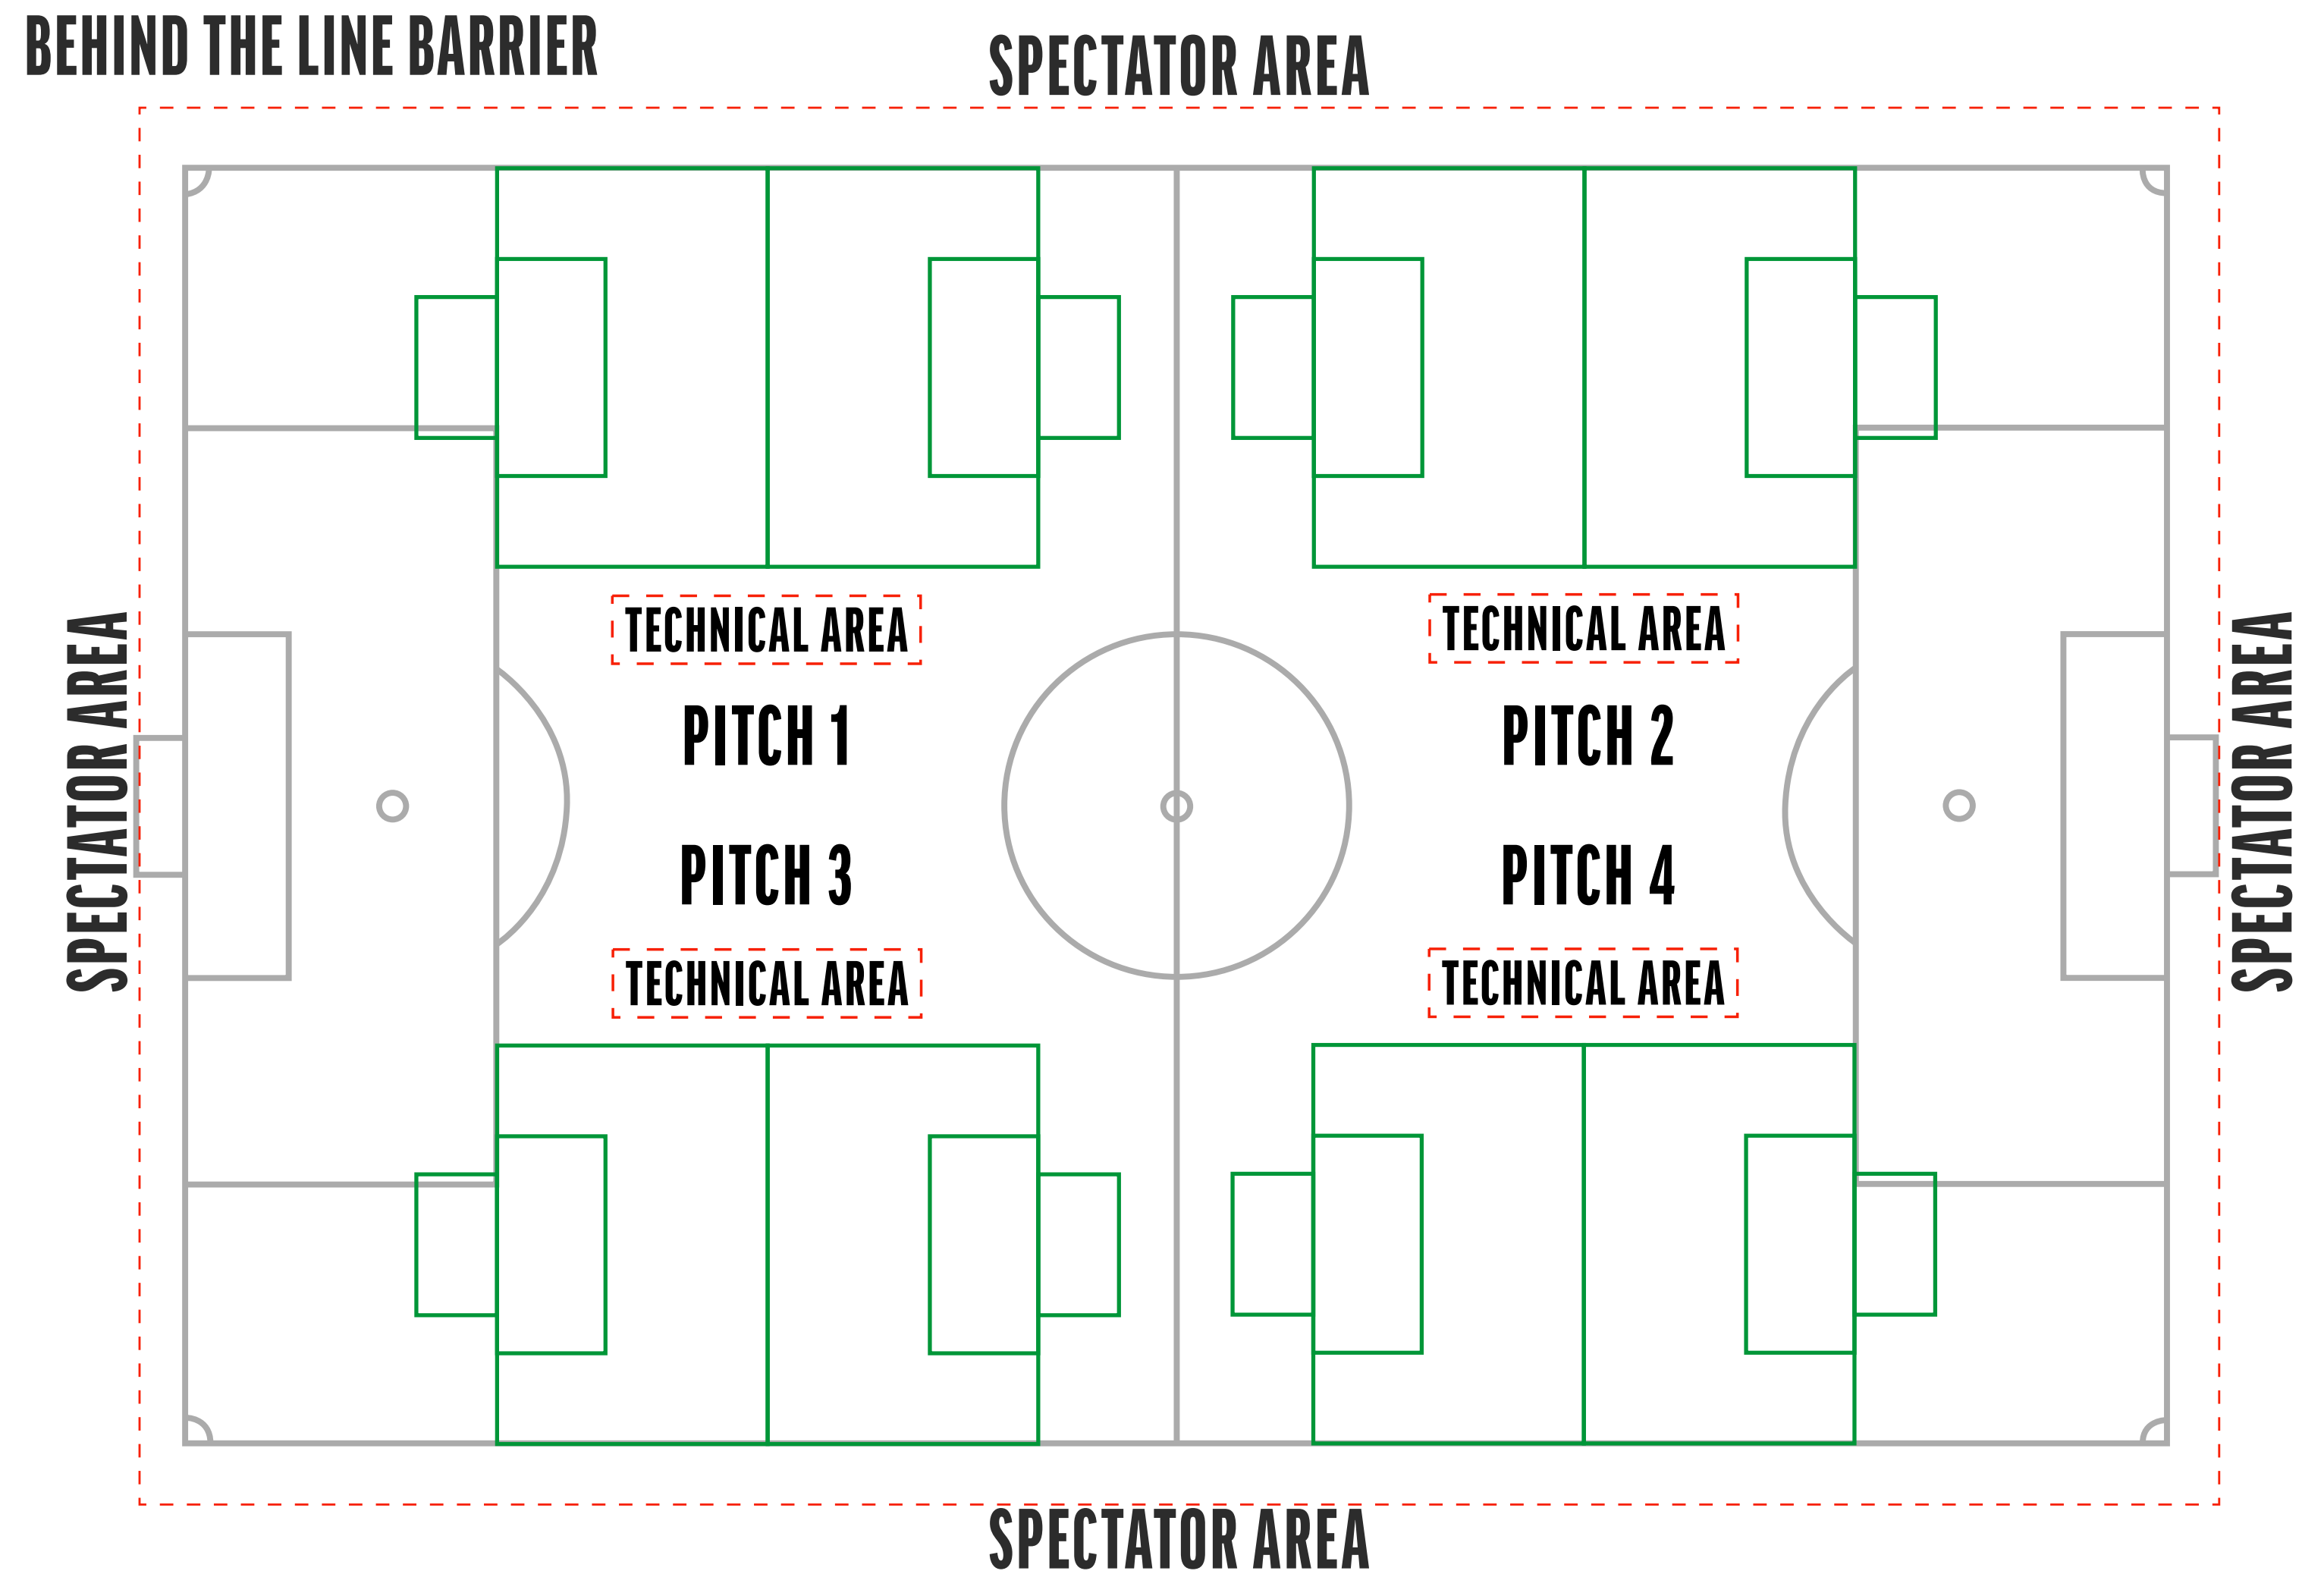

BEHIND THE LINE BARRIER

SPECTATOR AREA

*Pitch diagrams are not to exact size

UNDER 8 & 9

5 V 5

Pitch size : 35x25 yards

Goal size : 8x4ft

Goal area: 7x12 yards

8 team set-up

Example 5

*Pitch diagrams are not to exact size

UNDER 8 & 9

5 V 5

Pitch size : 35x25 yards
Goal size : 8x4ft
Goal area: 7x12 yards

4 team set-up

Example 6

BEHIND THE LINE BARRIER

NO SPECTATORS ALLOWED

NO SPECTATORS ALLOWED

*Pitch diagrams are not to exact size

UNDER 10 & 11

7 v 7

UNDER 10 & 11 7 V 7

Pitch size : 44x40 yards
Goal size : 12x6ft
Goal area: 10x15 yards

*Pitch diagrams are not to exact size

UNDER 12 & 13

9 V 9

9v9 pitch on 11v11 pitch
Pitch size : width 44 yards
wide / length 18 yard box
to 18 yard box
Goal size : 16x7ft
Goal area: 12x28 yards
Penalty mark: 9 yards