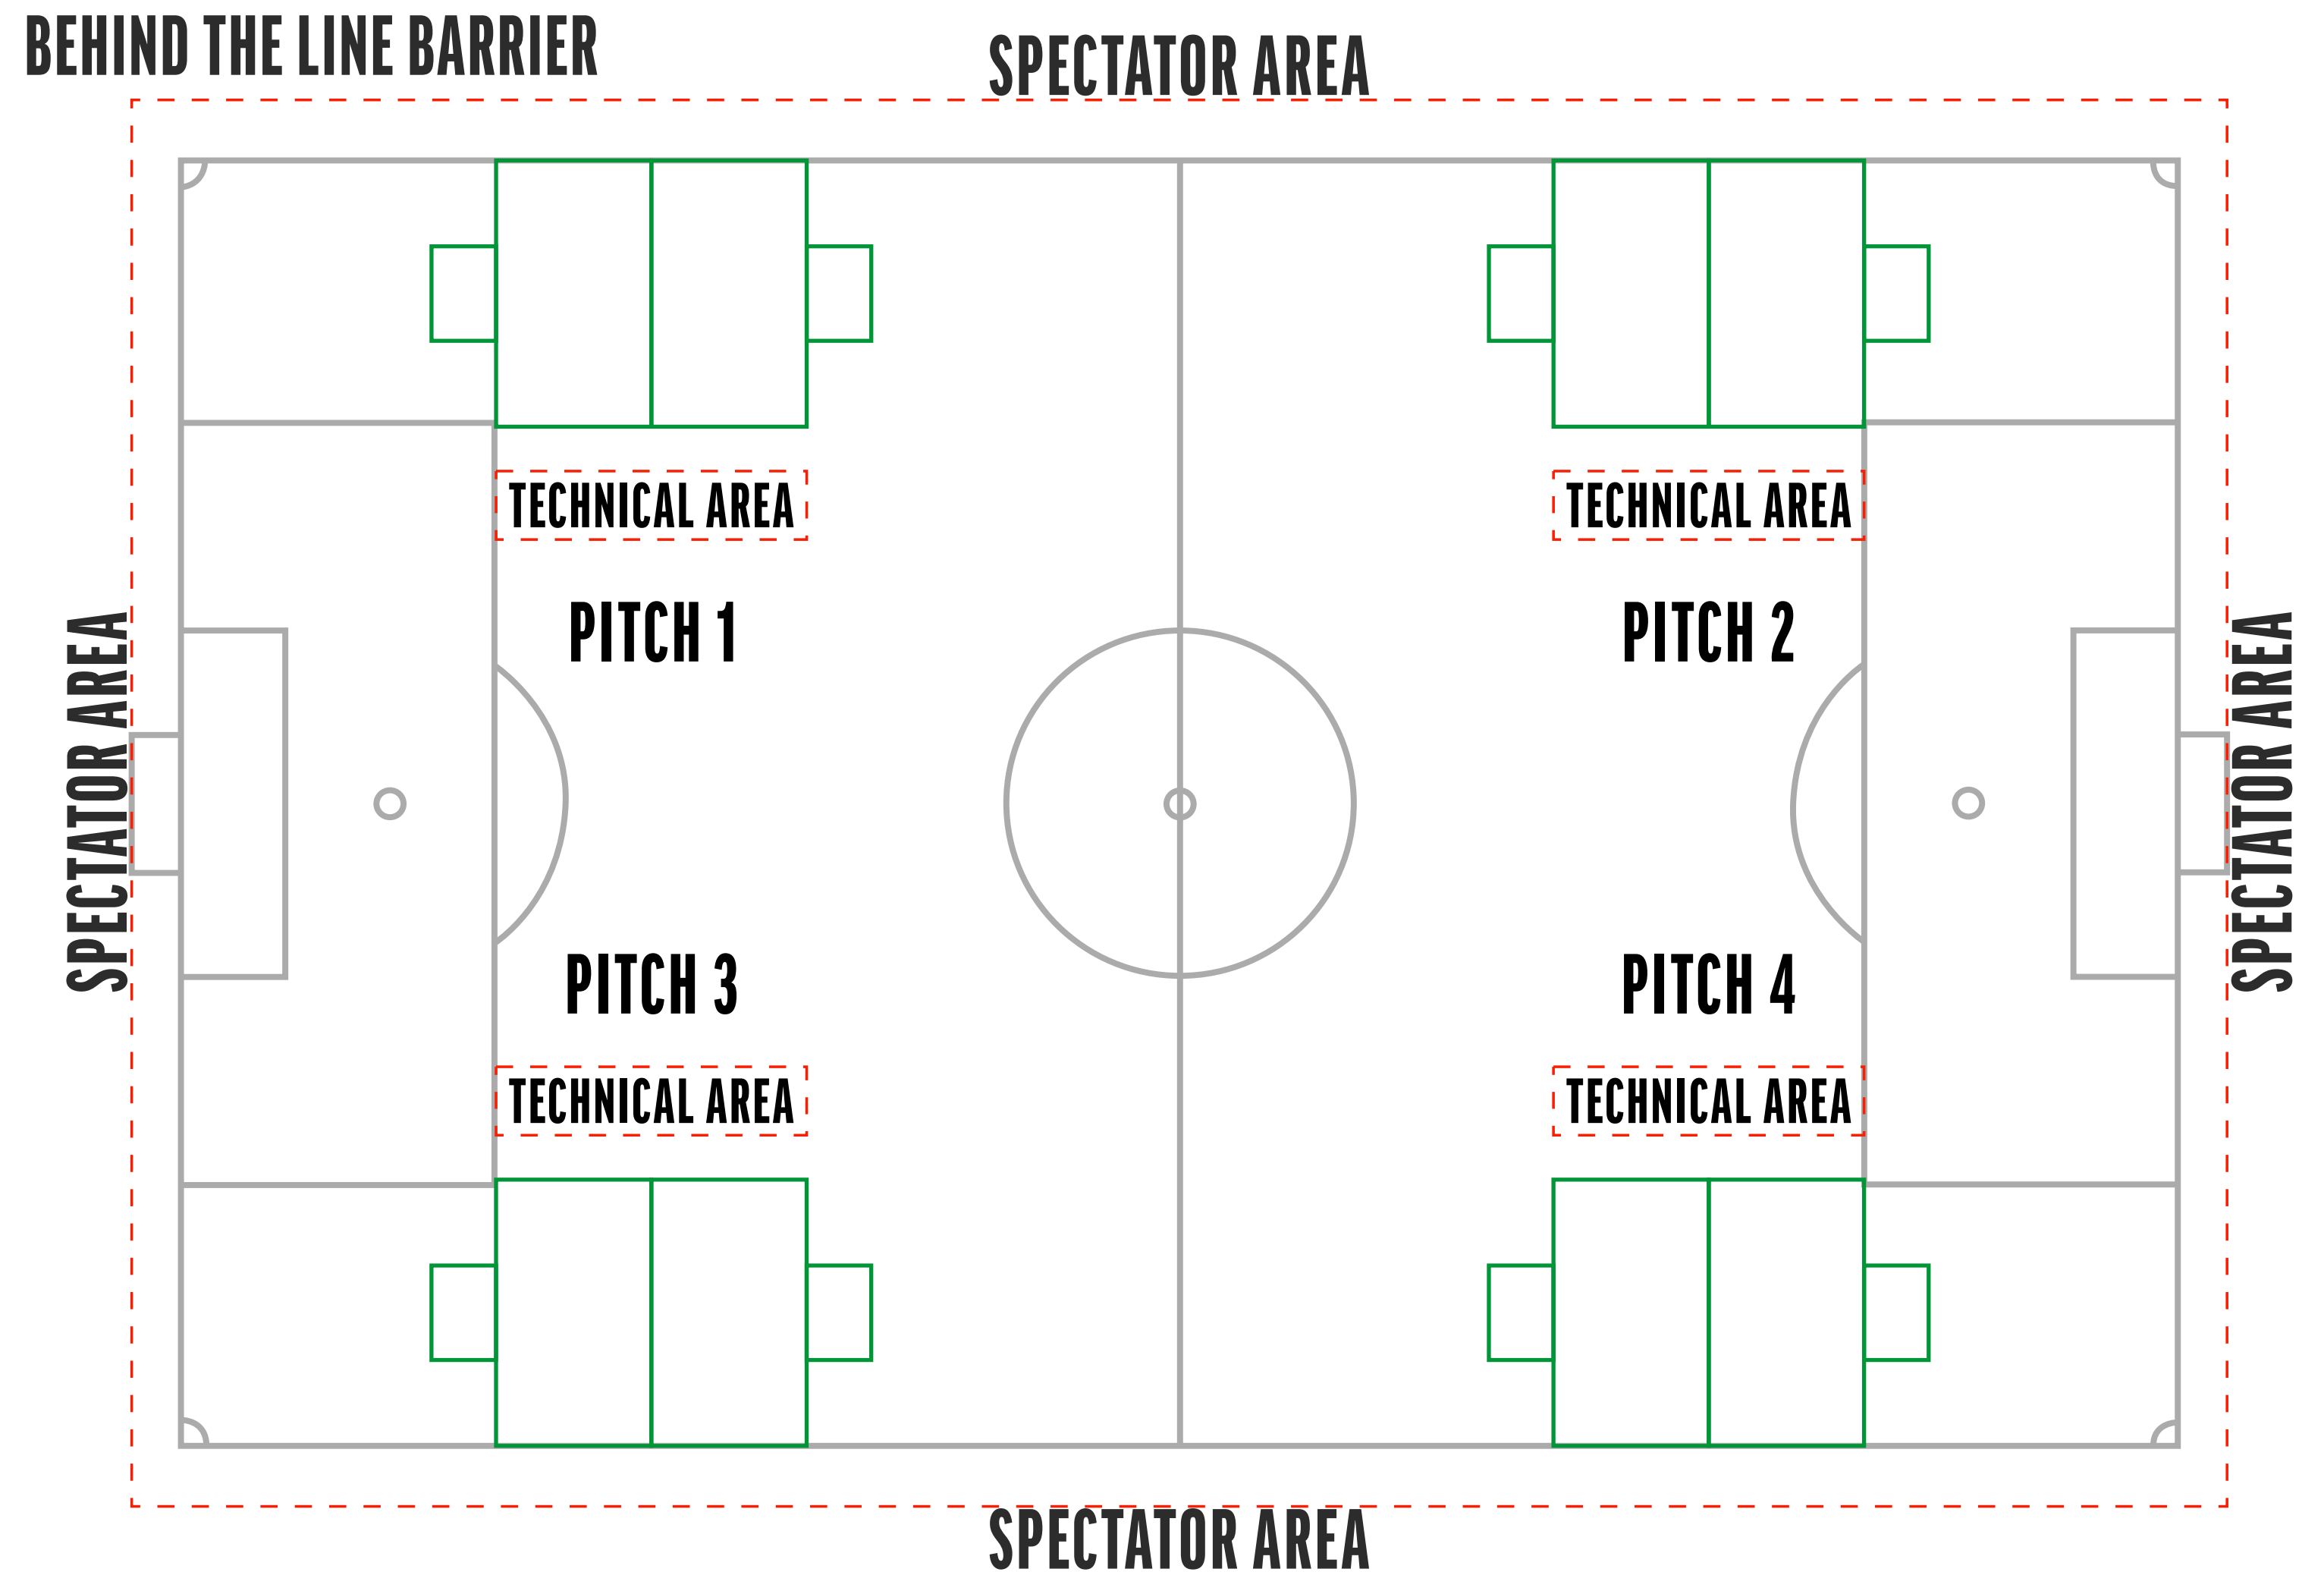

Example 1

*Pitch diagrams are not to exact size

UNDER 6 & 7

4 V 4 NO GOALKEEPERS

Pitch size : 28x20 yards
Goal size : 5x3ft / Pop-Up Goals
(4ft or 6ft)
Goal area: none

8 team set-up

Example 2

*Pitch diagrams are not to exact size

UNDER 6 & 7

4 V 4 NO GOALKEEPERS

Pitch size : 28x20 yards

Goal size : 5x3ft / Pop-Up Goals
(4ft or 6ft)

Goal area: none

8 team set-up

Example 3

*Pitch diagrams are not to exact size

UNDER 6 & 7

4 V 4 NO GOALKEEPERS

Pitch size : 28x20 yards
Goal size : 5x3ft / Pop-Up Goals
(4ft or 6ft)
Goal area: none

6 team set-up

Example 4

BEHIND THE LINE BARRIER

SPECTATOR AREA

NO SPECTATORS ALLOWED

BEHIND THE LINE BARRIER

SPECTATOR AREA

*Pitch diagrams are not to exact size

UNDER 8 & 9

5 V 5

Pitch size : 35x25 yards

Goal size : 8x4ft

Goal area: 7x12 yards