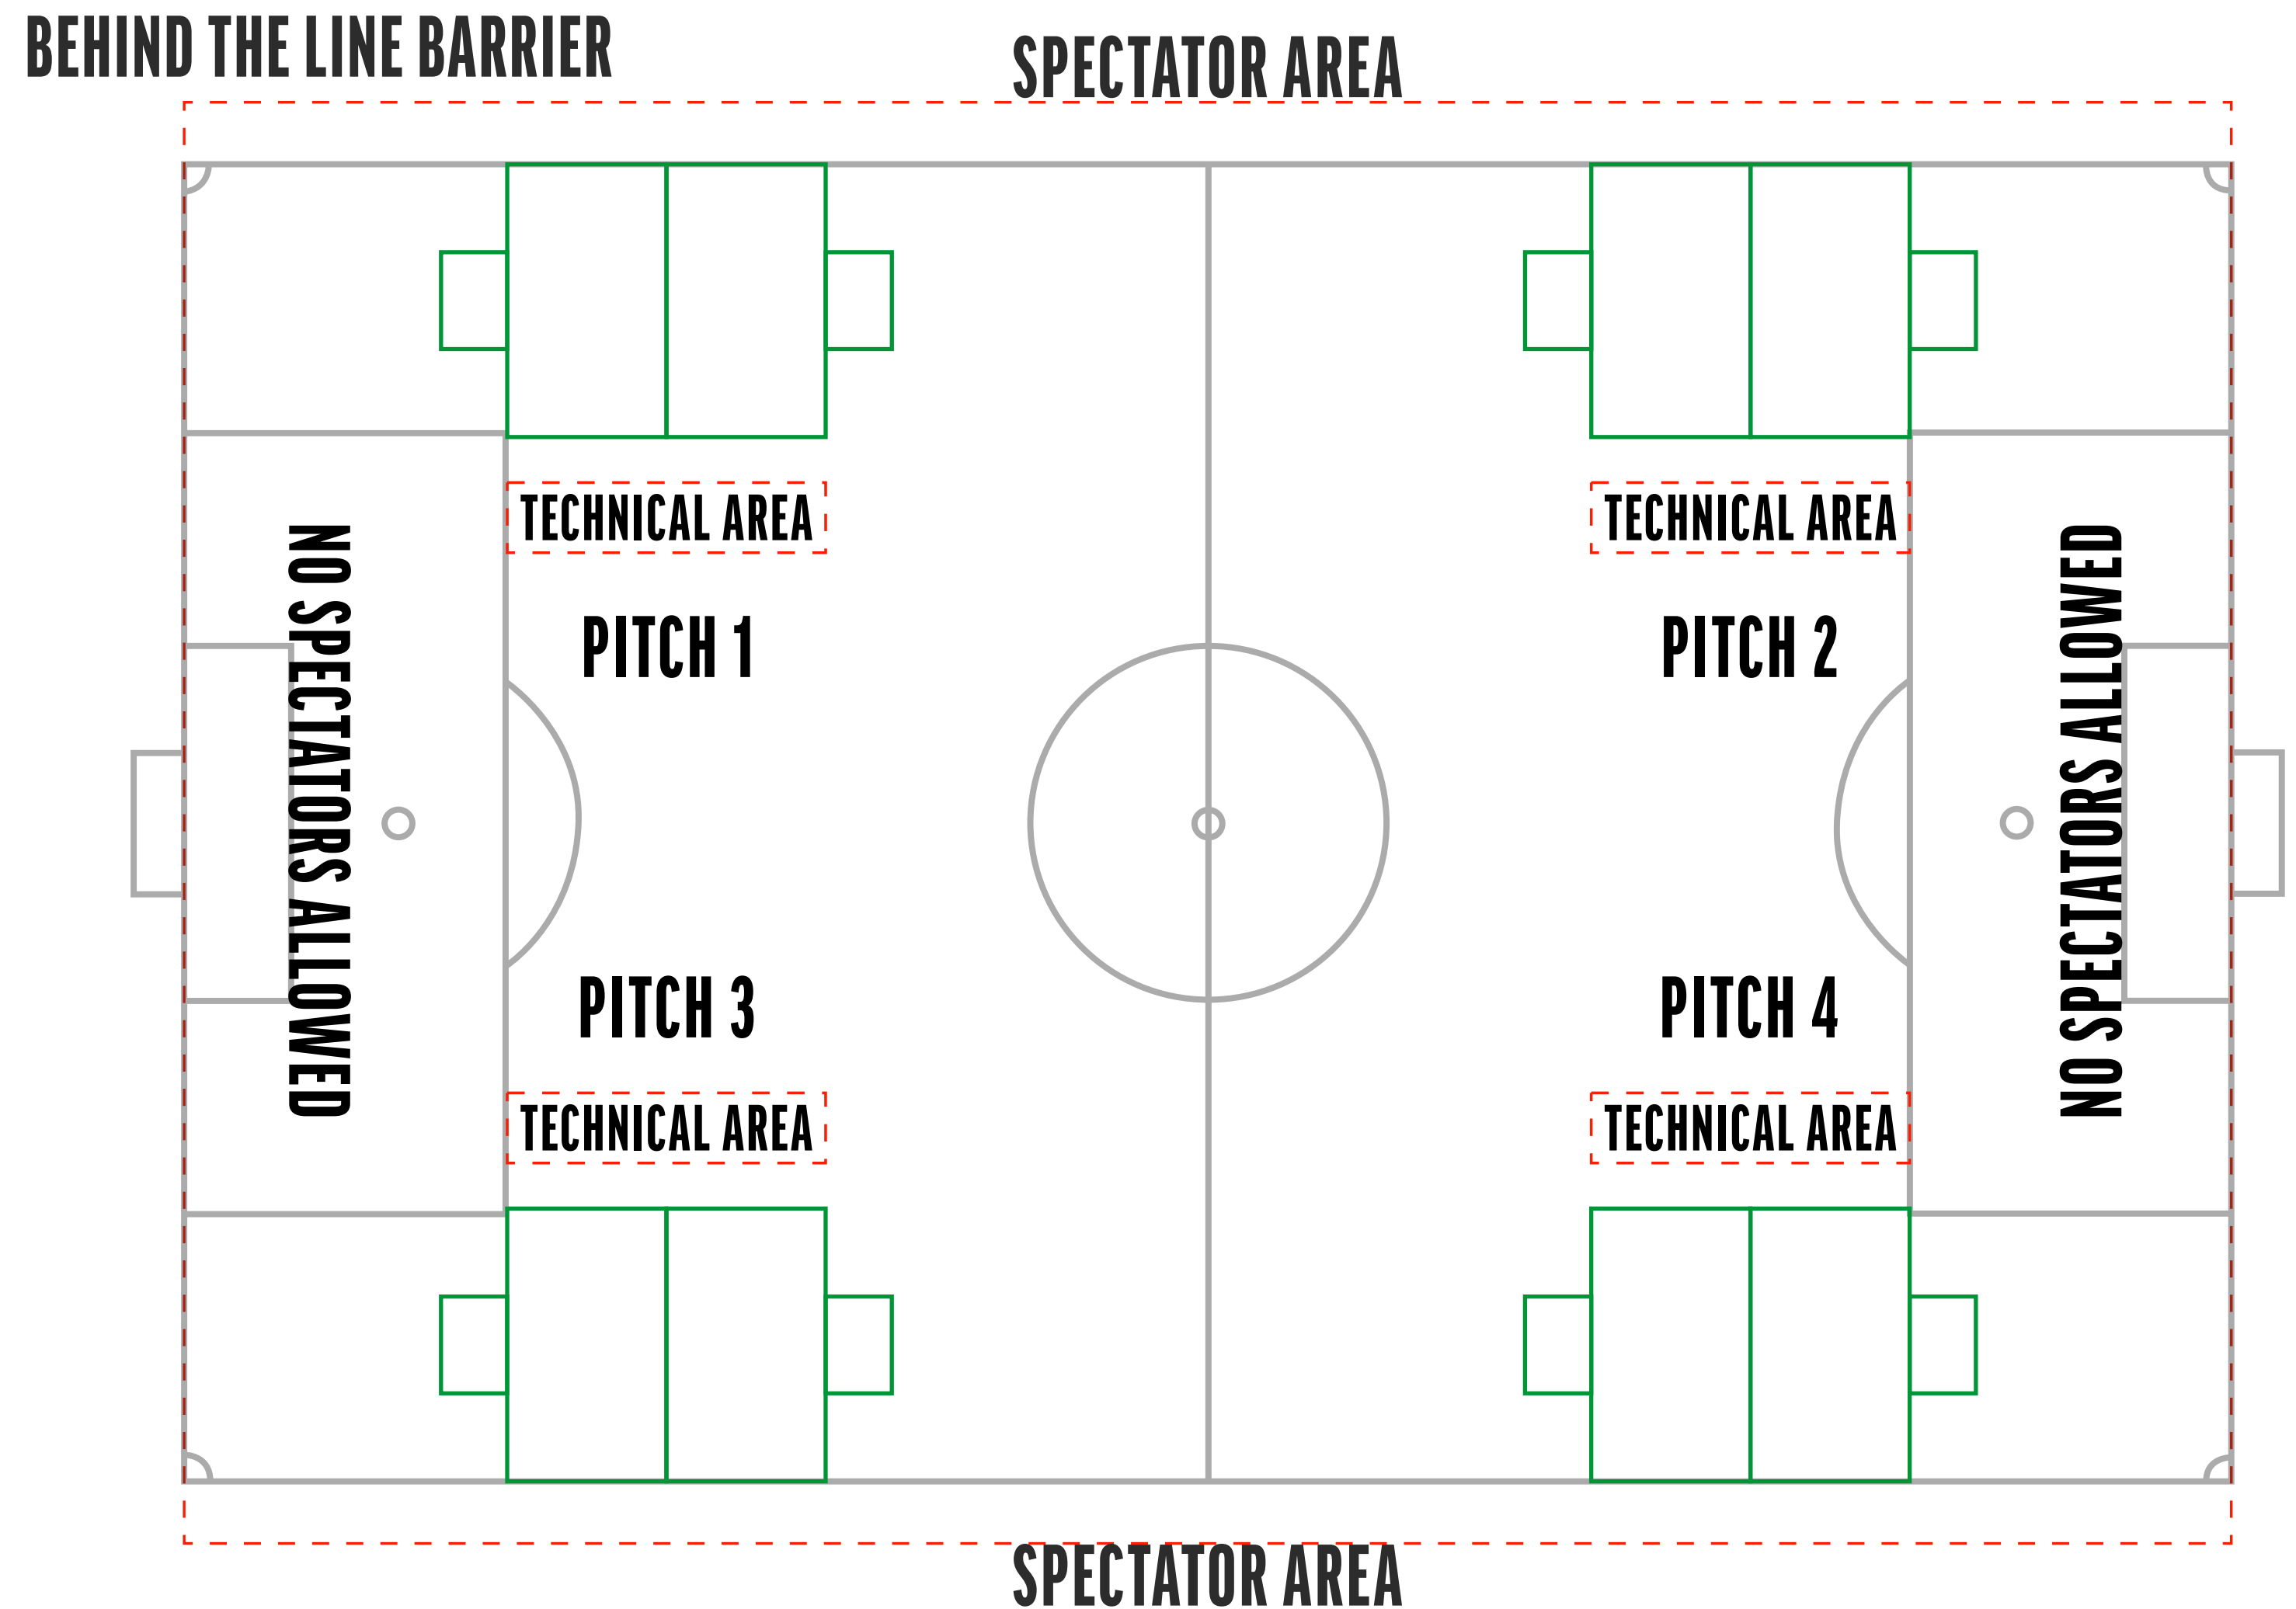

Example 1

*Pitch diagrams are not to exact size

UNDER 6 & 7

4 V 4 NO GOALKEEPERS

Pitch size : 28x20 yards
Goal size : 5x3ft / Pop-Up Goals
(4ft or 6ft)
Goal area: none

8 team set-up

Example 2

*Pitch diagrams are not to exact size

UNDER 6 & 7

4 V 4 NO GOALKEEPERS

Pitch size : 28x20 yards

Goal size : 5x3ft / Pop-Up Goals
(4ft or 6ft)

Goal area: none

8 team set-up

Example 3

*Pitch diagrams are not to exact size

UNDER 6 & 7

4 V 4 NO GOALKEEPERS

Pitch size : 28x20 yards
Goal size : 5x3ft / Pop-Up Goals
(4ft or 6ft)
Goal area: none

6 team set-up

Example 4

BEHIND THE LINE BARRIER

SPECTATOR AREA

NO SPECTATORS ALLOWED

BEHIND THE LINE BARRIER

SPECTATOR AREA

*Pitch diagrams are not to exact size

UNDER 8 & 9

5 V 5

Pitch size : 35x25 yards

Goal size : 8x4ft

Goal area: 7x12 yards