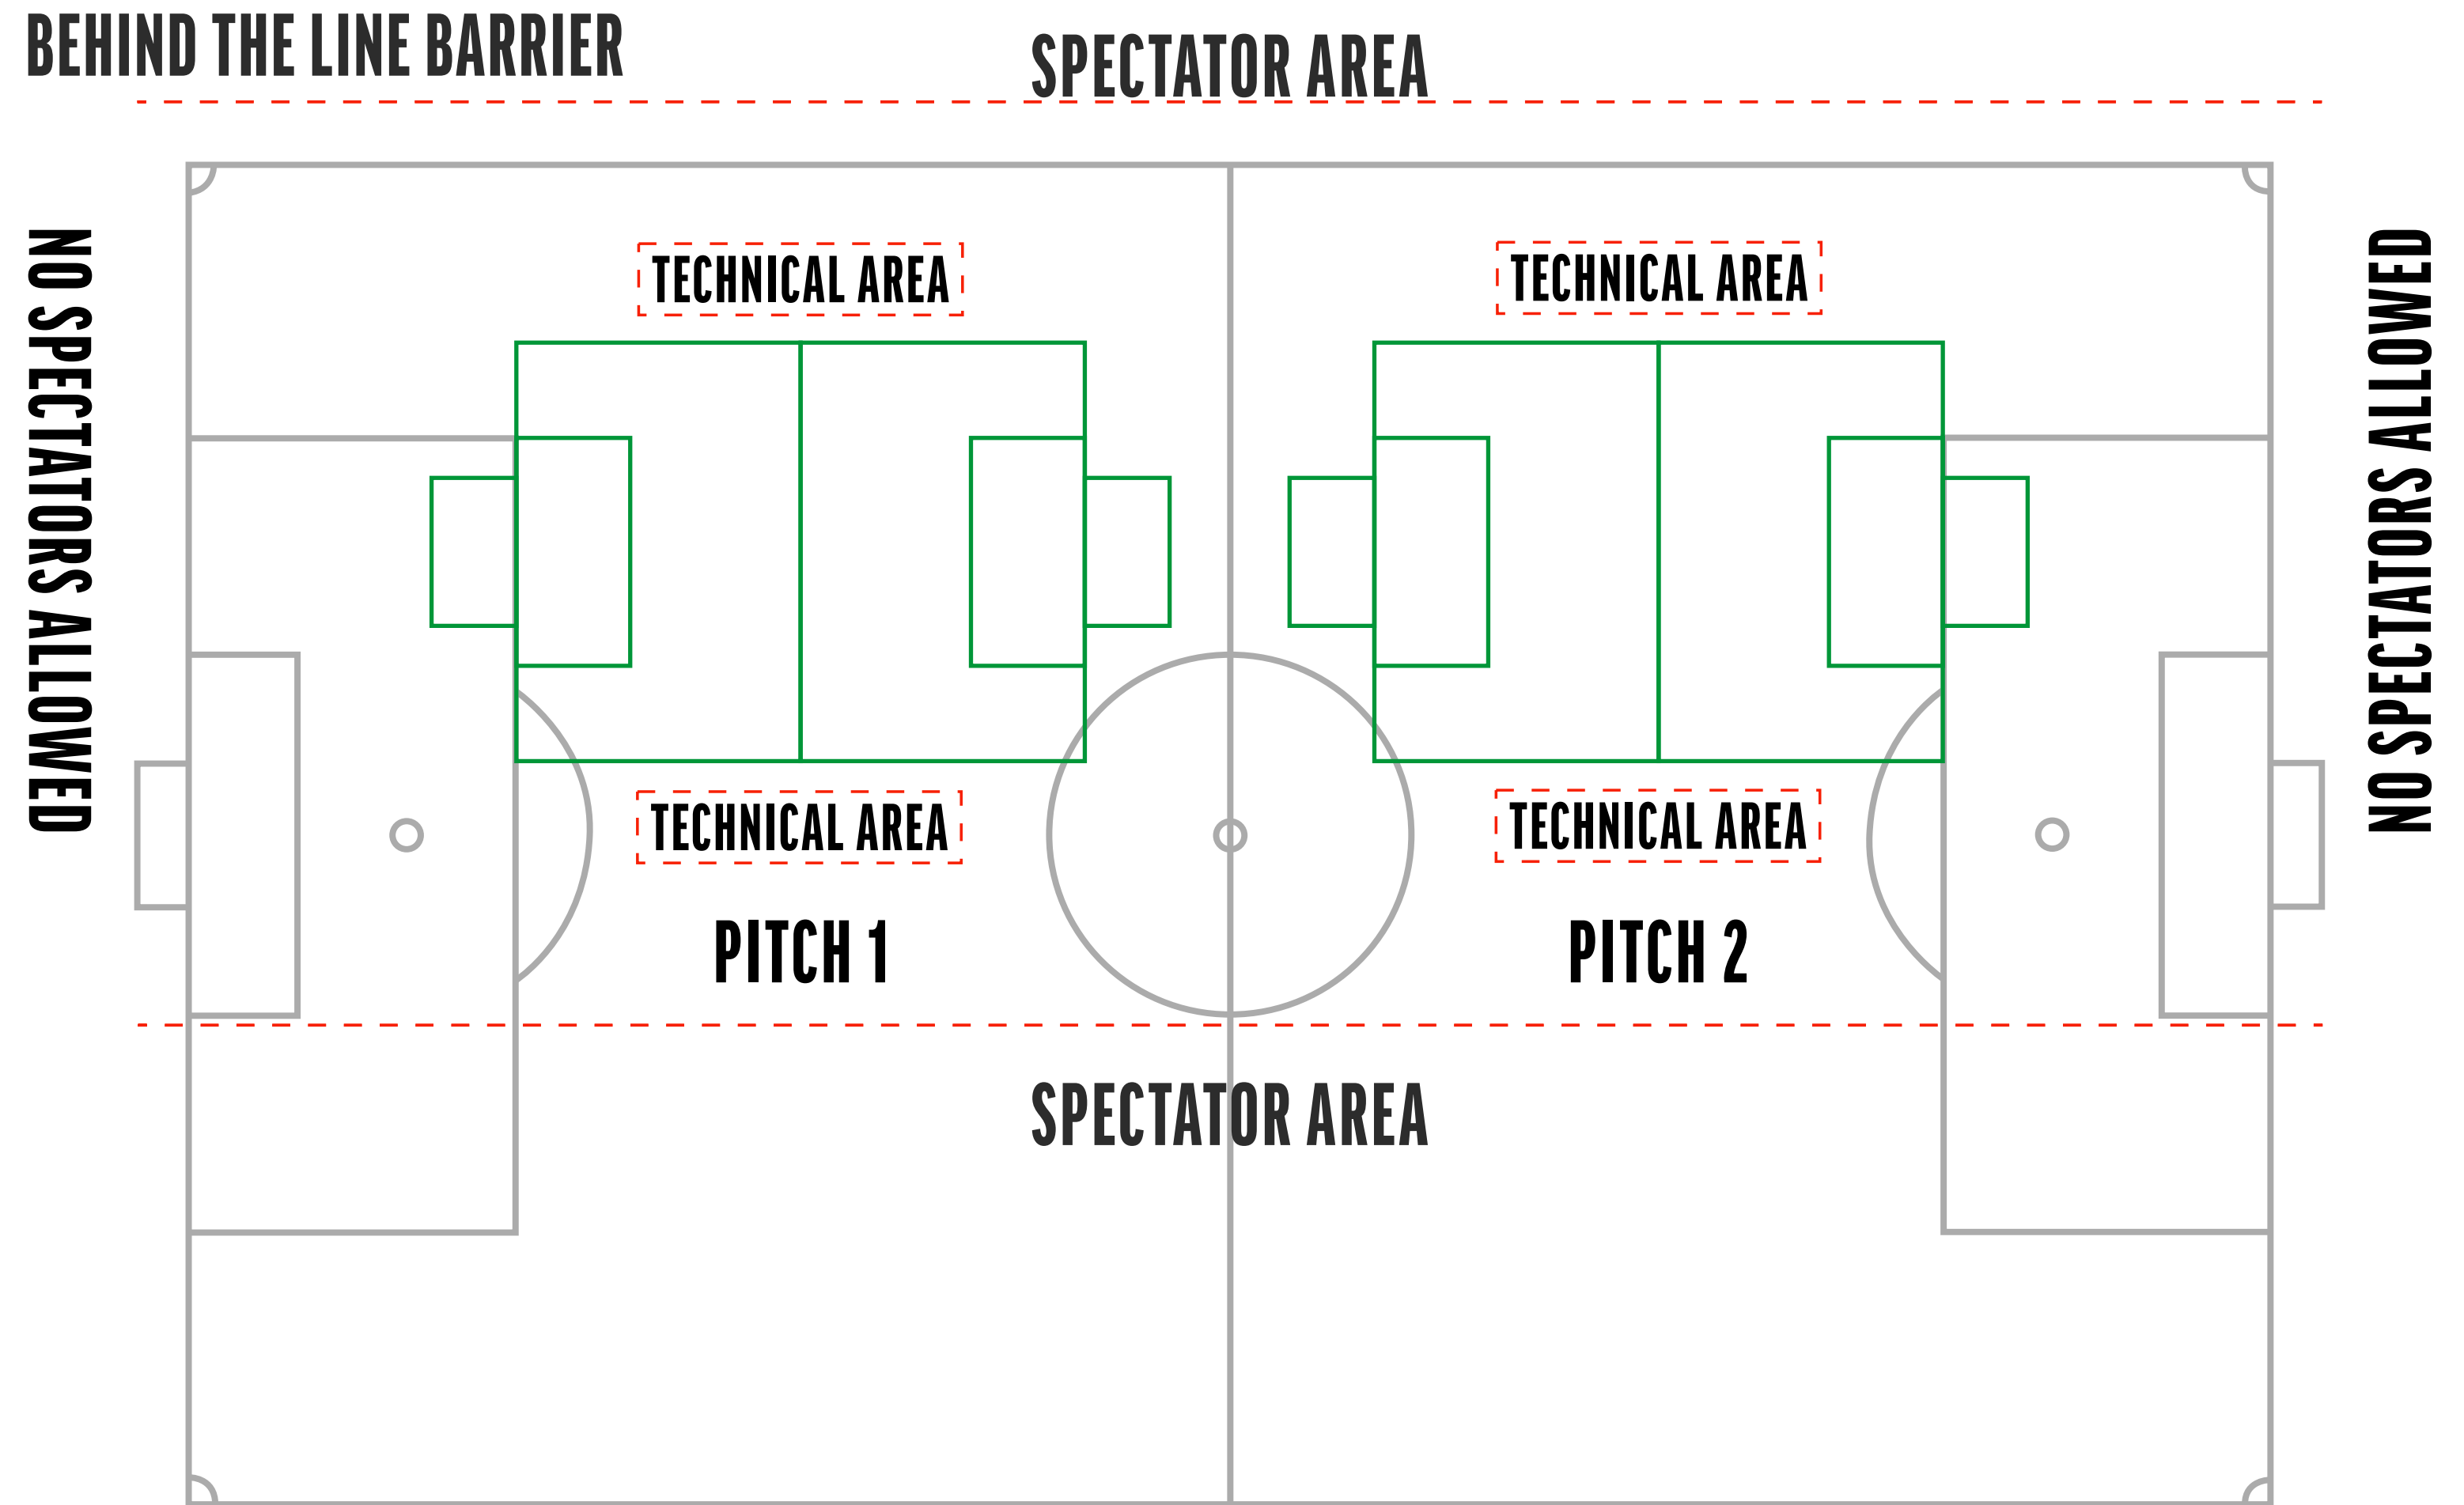

UNDER 6 & 7

4 V 4 NO GOALKEEPERS

Pitch size : 28x20 yards

Goal size : 5x3ft / Pop-Up Goals
(4ft or 6ft)

Goal area: none

4 team set-up

Example 6

BEHIND THE LINE BARRIER

SPECTATOR AREA

NO SPECTATORS ALLOWED

NO SPECTATORS ALLOWED

*Pitch diagrams are not to exact size

UNDER 8 & 9

5 V 5

UNDER 8 & 9

5 V 5

Pitch size : 35x25 yards
Goal size : 8x4ft
Goal area: 7x12 yards

4 team set-up

Example 1

*Pitch diagrams are not to exact size

UNDER 8 & 9

5 V 5

Pitch size : 35x25 yards
Goal size : 8x4ft
Goal area: 7x12 yards

BEHIND THE LINE BARRIER

SPECTATOR AREA

*Pitch diagrams are not to exact size

UNDER 8 & 9

5 V 5

Pitch size : 35x25 yards

Goal size : 8x4ft

Goal area: 7x12 yards