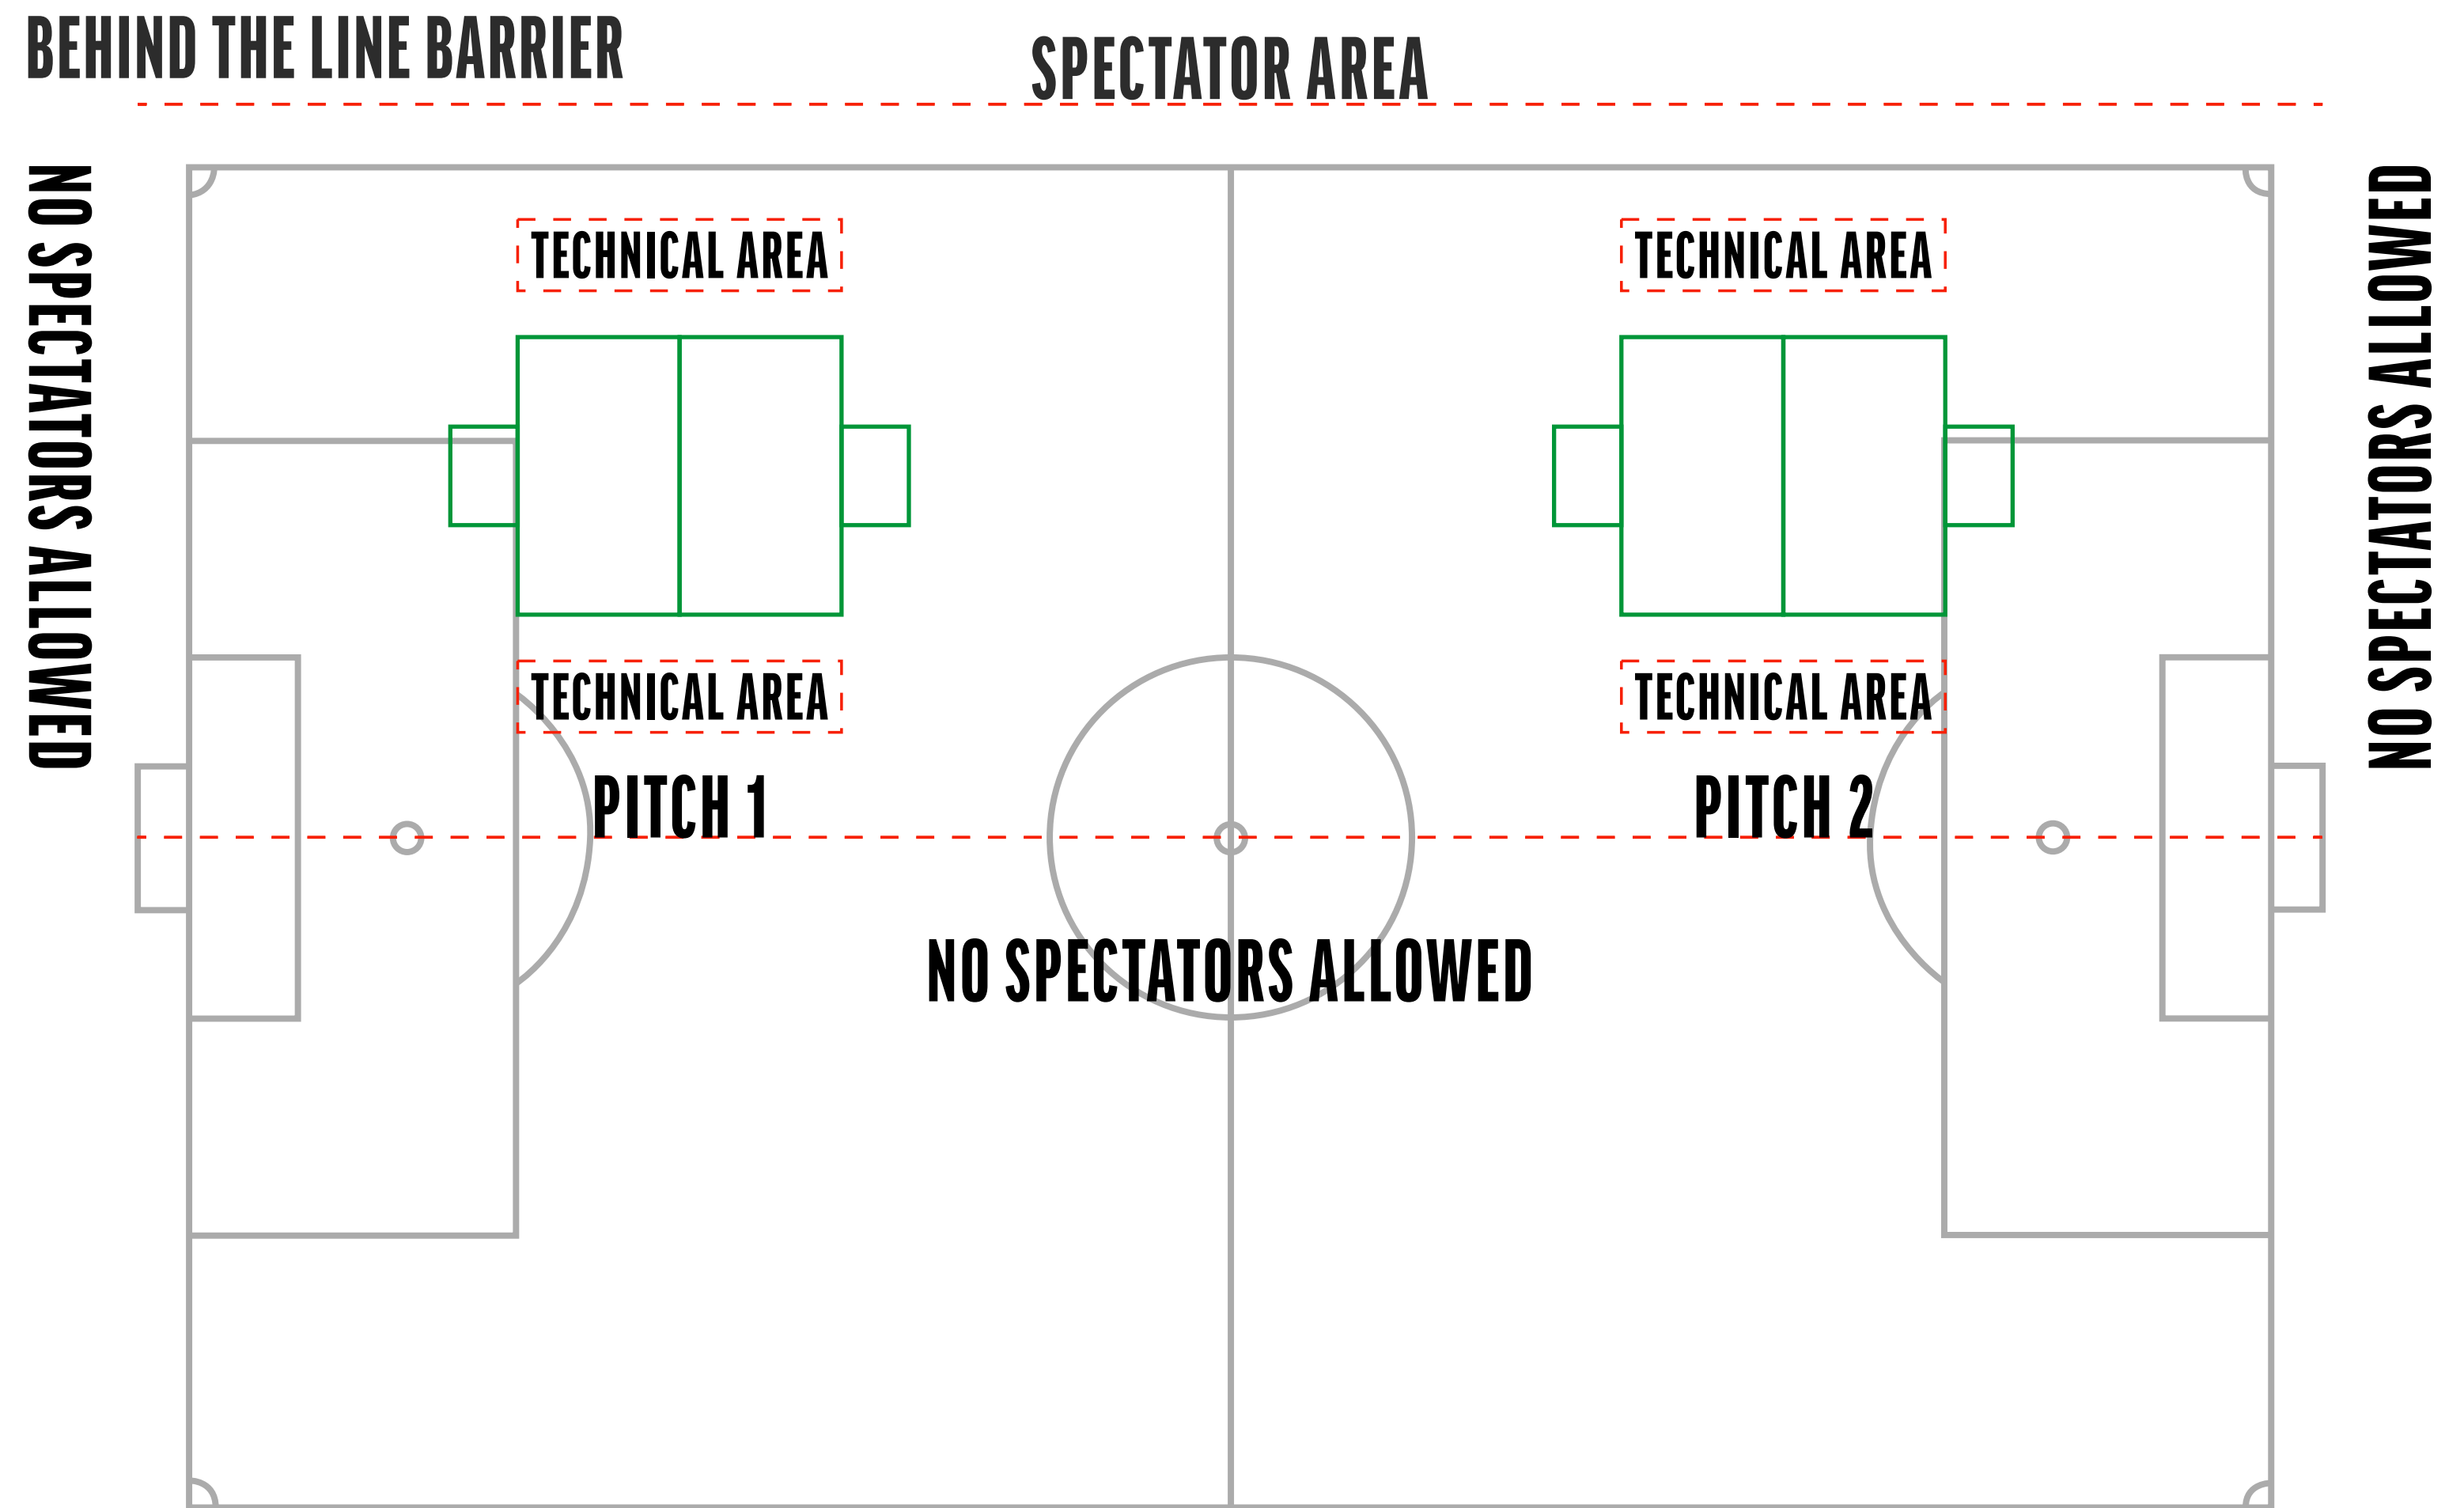

NO SPECTATORS ALLOWED

*Pitch diagrams are not to exact size

UNDER 6 & 7

4 V 4 NO GOALKEEPERS

Pitch size : 28x20 yards
Goal size : 5x3ft / Pop-Up Goals
(4ft or 6ft)
Goal area: none

4 team set-up

Example 5

*Pitch diagrams are not to exact size

UNDER 6 & 7

4 V 4 NO GOALKEEPERS

Pitch size : 28x20 yards

Goal size : 5x3ft / Pop-Up Goals
(4ft or 6ft)

Goal area: none

4 team set-up

Example 6

BEHIND THE LINE BARRIER

Pitch size : 35x25 yards
Goal size : 8x4ft
Goal area: 7x12 yards

4 team set-up

Example 1

*Pitch diagrams are not to exact size

UNDER 8 & 9

5 V 5

Pitch size : 35x25 yards
Goal size : 8x4ft
Goal area: 7x12 yards

BEHIND THE LINE BARRIER

SPECTATOR AREA

*Pitch diagrams are not to exact size

UNDER 8 & 9

5 V 5

Pitch size : 35x25 yards

Goal size : 8x4ft

Goal area: 7x12 yards