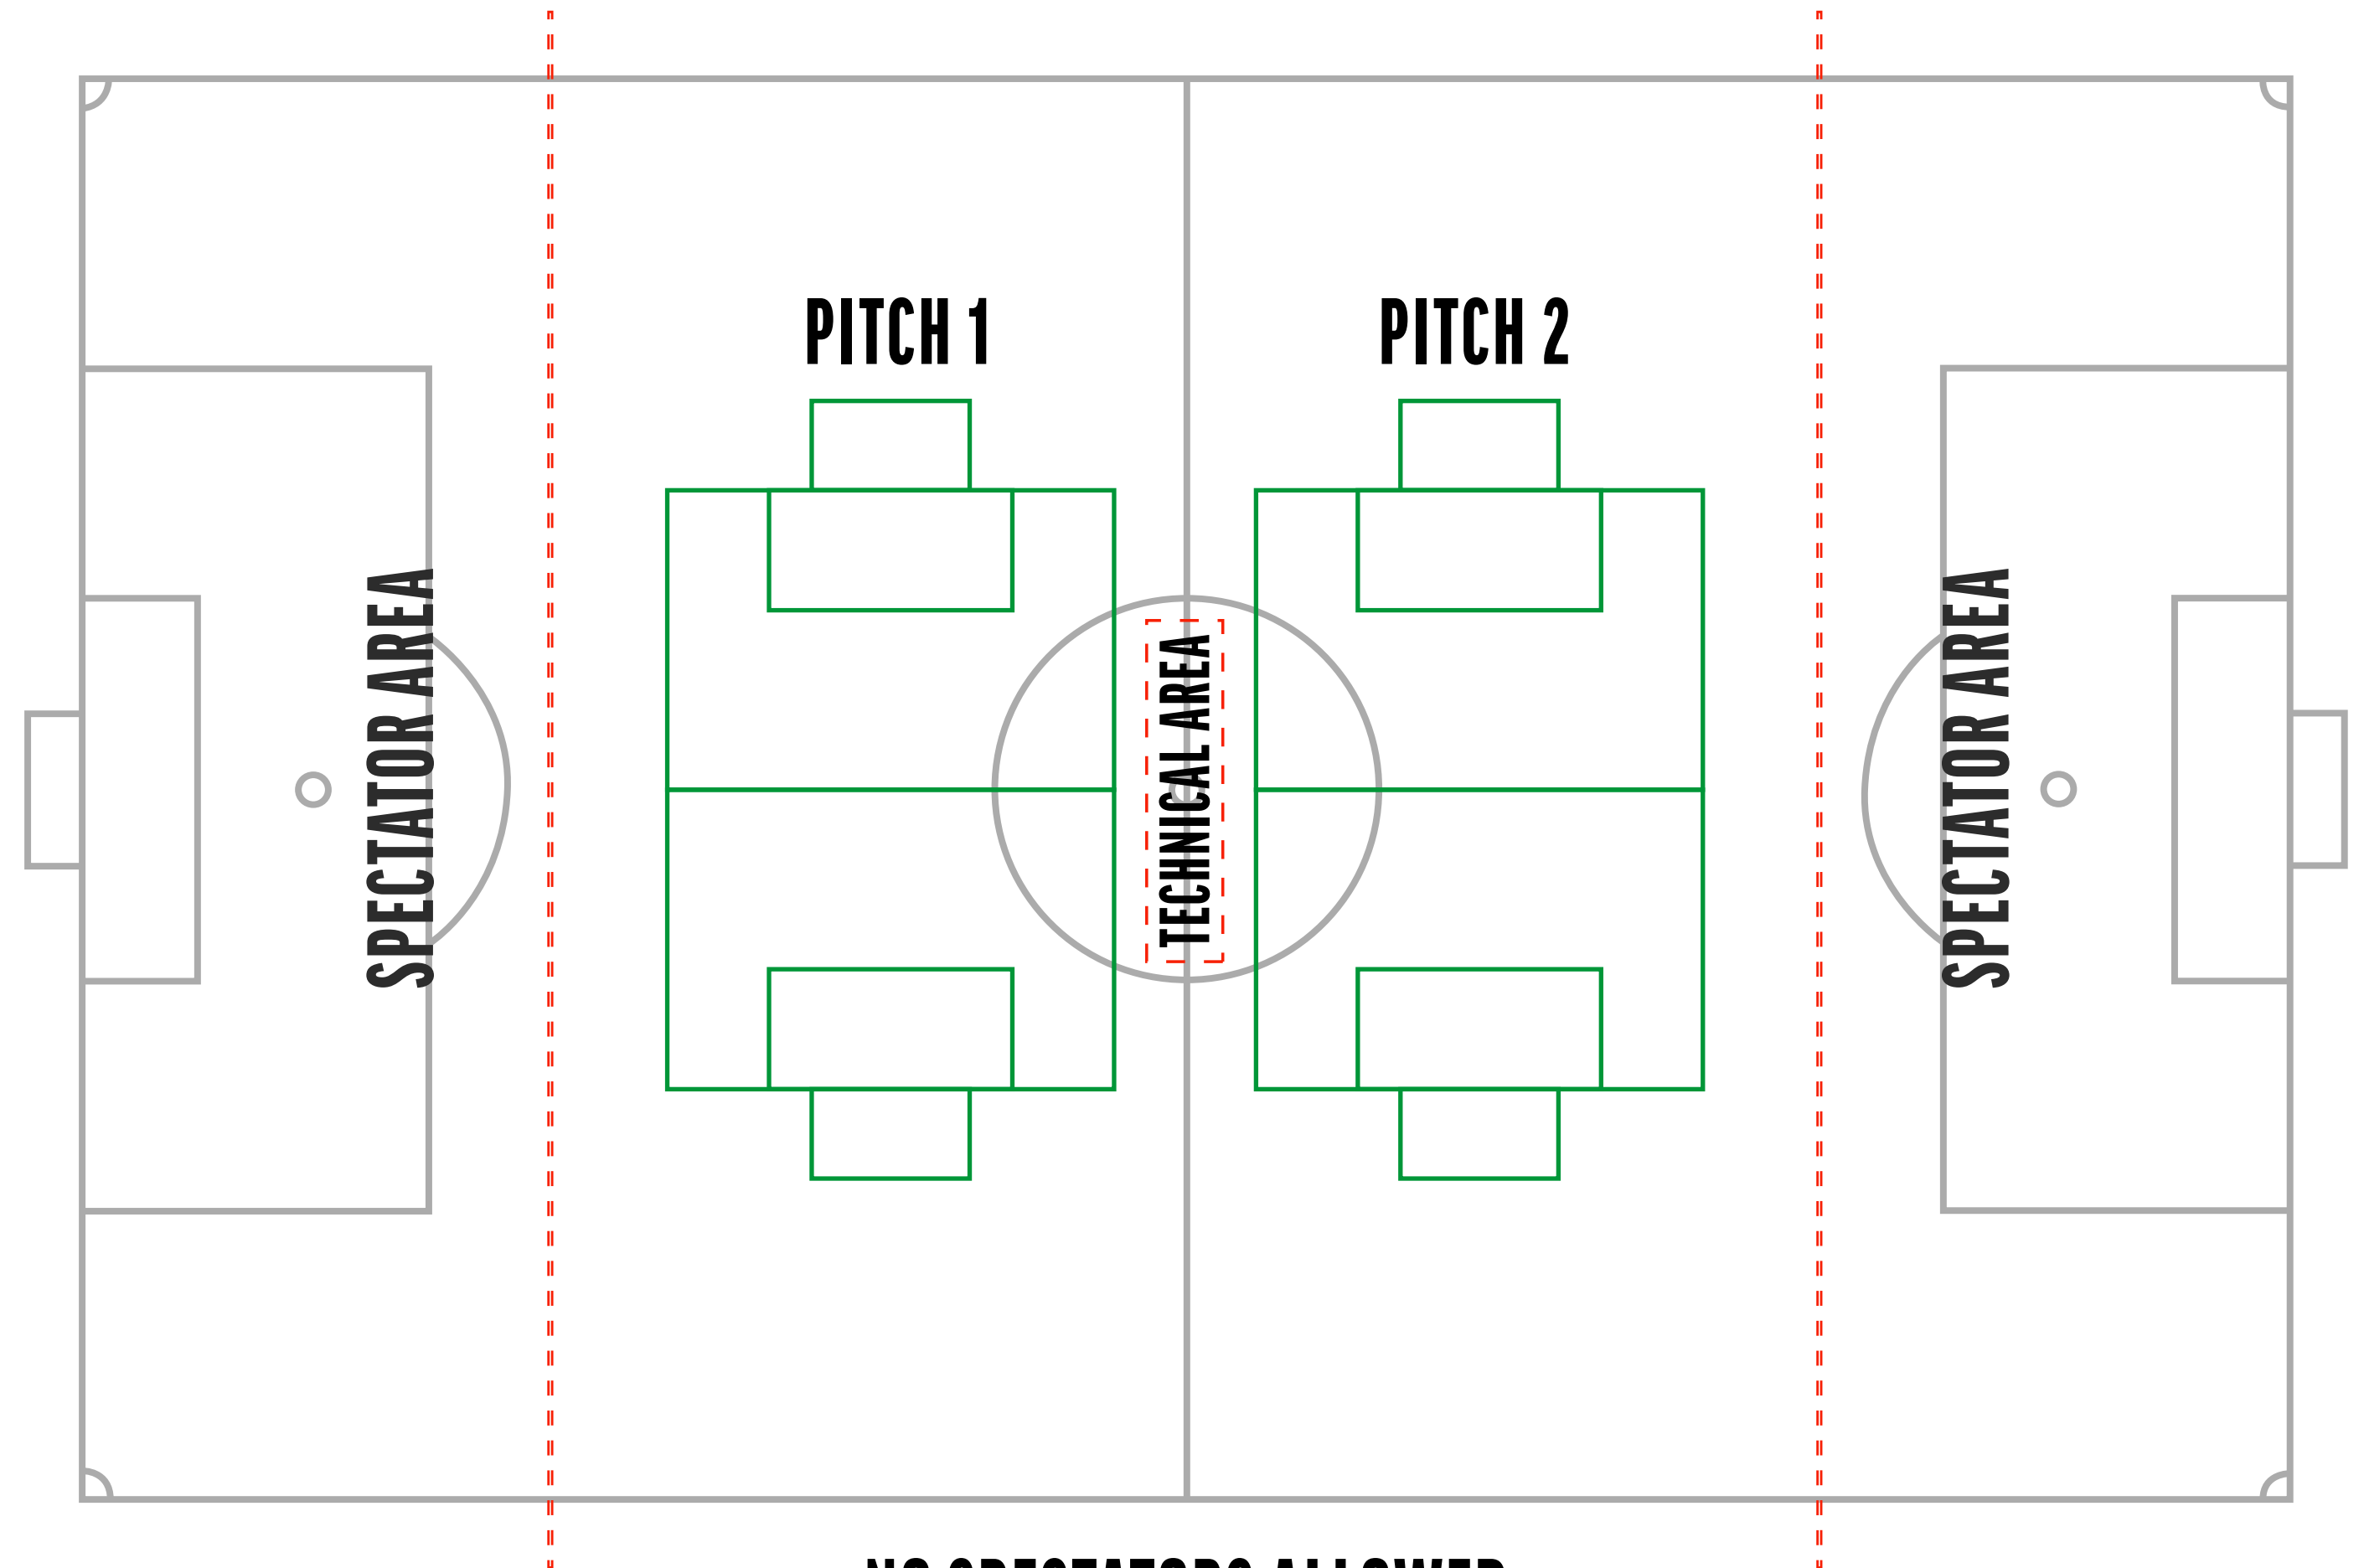

BEHIND THE LINE BARRIER

SPECTATOR AREA

*Pitch diagrams are not to exact size

UNDER 8 & 9

5 V 5

Pitch size : 35x25 yards

Goal size : 8x4ft

Goal area: 7x12 yards

8 team set-up

Example 5

*Pitch diagrams are not to exact size

UNDER 8 & 9

5 V 5

Pitch size : 35x25 yards
Goal size : 8x4ft
Goal area: 7x12 yards

4 team set-up

Example 6

BEHIND THE LINE BARRIER

NO SPECTATORS ALLOWED

NO SPECTATORS ALLOWED

*Pitch diagrams are not to exact size

UNDER 10 & 11

7 v 7

UNDER 10 & 11 7 V 7

Pitch size : 44x40 yards
Goal size : 12x6ft
Goal area: 10x15 yards

4 team set-up

Example 1

BEHIND THE LINE BARRIER

*Pitch diagrams are not to exact size

UNDER 10 & 11 7V7

Pitch size : 44x40 yards
Goal size : 12x6ft
Goal area: 10x15 yards

4 team set-up

Example 2