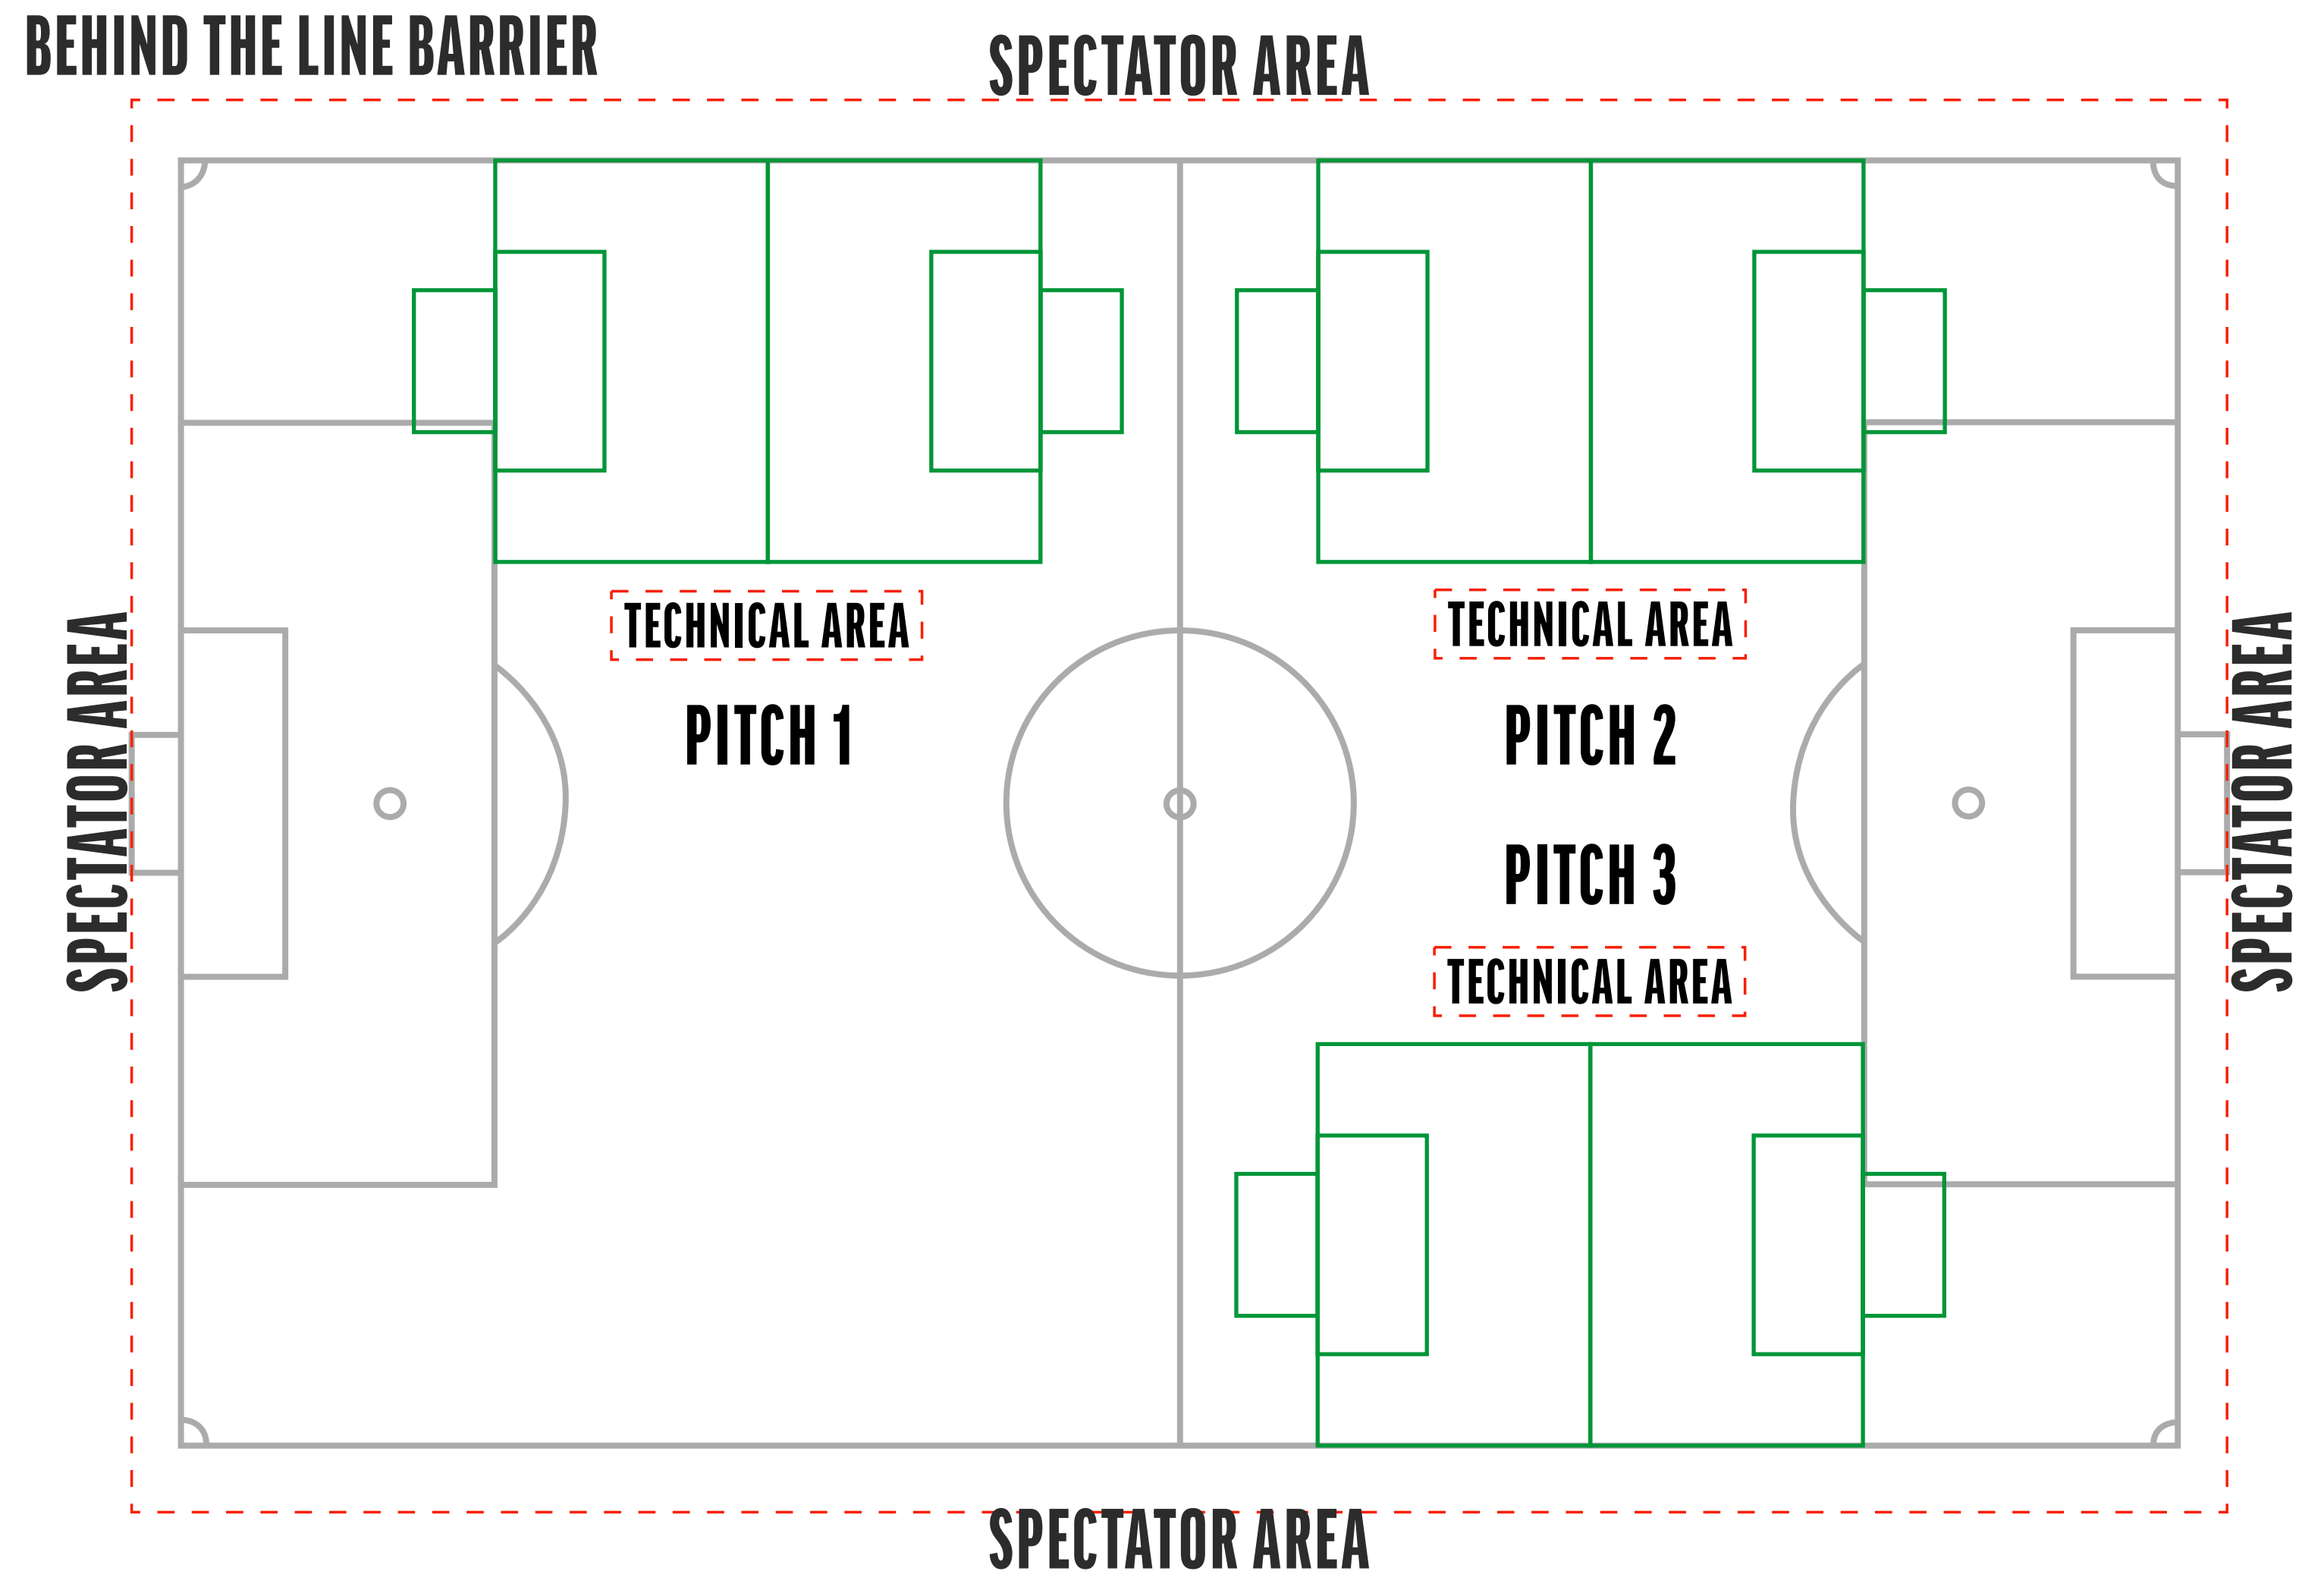

Pitch size : 35x25 yards
Goal size : 8x4ft
Goal area: 7x12 yards

4 team set-up

Example 1

*Pitch diagrams are not to exact size

UNDER 8 & 9

5 V 5

Pitch size : 35x25 yards
Goal size : 8x4ft
Goal area: 7x12 yards

4 team set-up

Example 2

*Pitch diagrams are not to exact size

UNDER 8 & 9

5 V 5

Pitch size : 35x25 yards

Goal size : 8x4ft

Goal area: 7x12 yards

6 team set-up

Example 3

*Pitch diagrams are not to exact size

UNDER 8 & 9

5 V 5

Pitch size : 35x25 yards
Goal size : 8x4ft
Goal area: 7x12 yards

8 team set-up

Example 4

BEHIND THE LINE BARRIER

SPECTATOR AREA

*Pitch diagrams are not to exact size

UNDER 8 & 9

5 V 5

Pitch size : 35x25 yards

Goal size : 8x4ft

Goal area: 7x12 yards