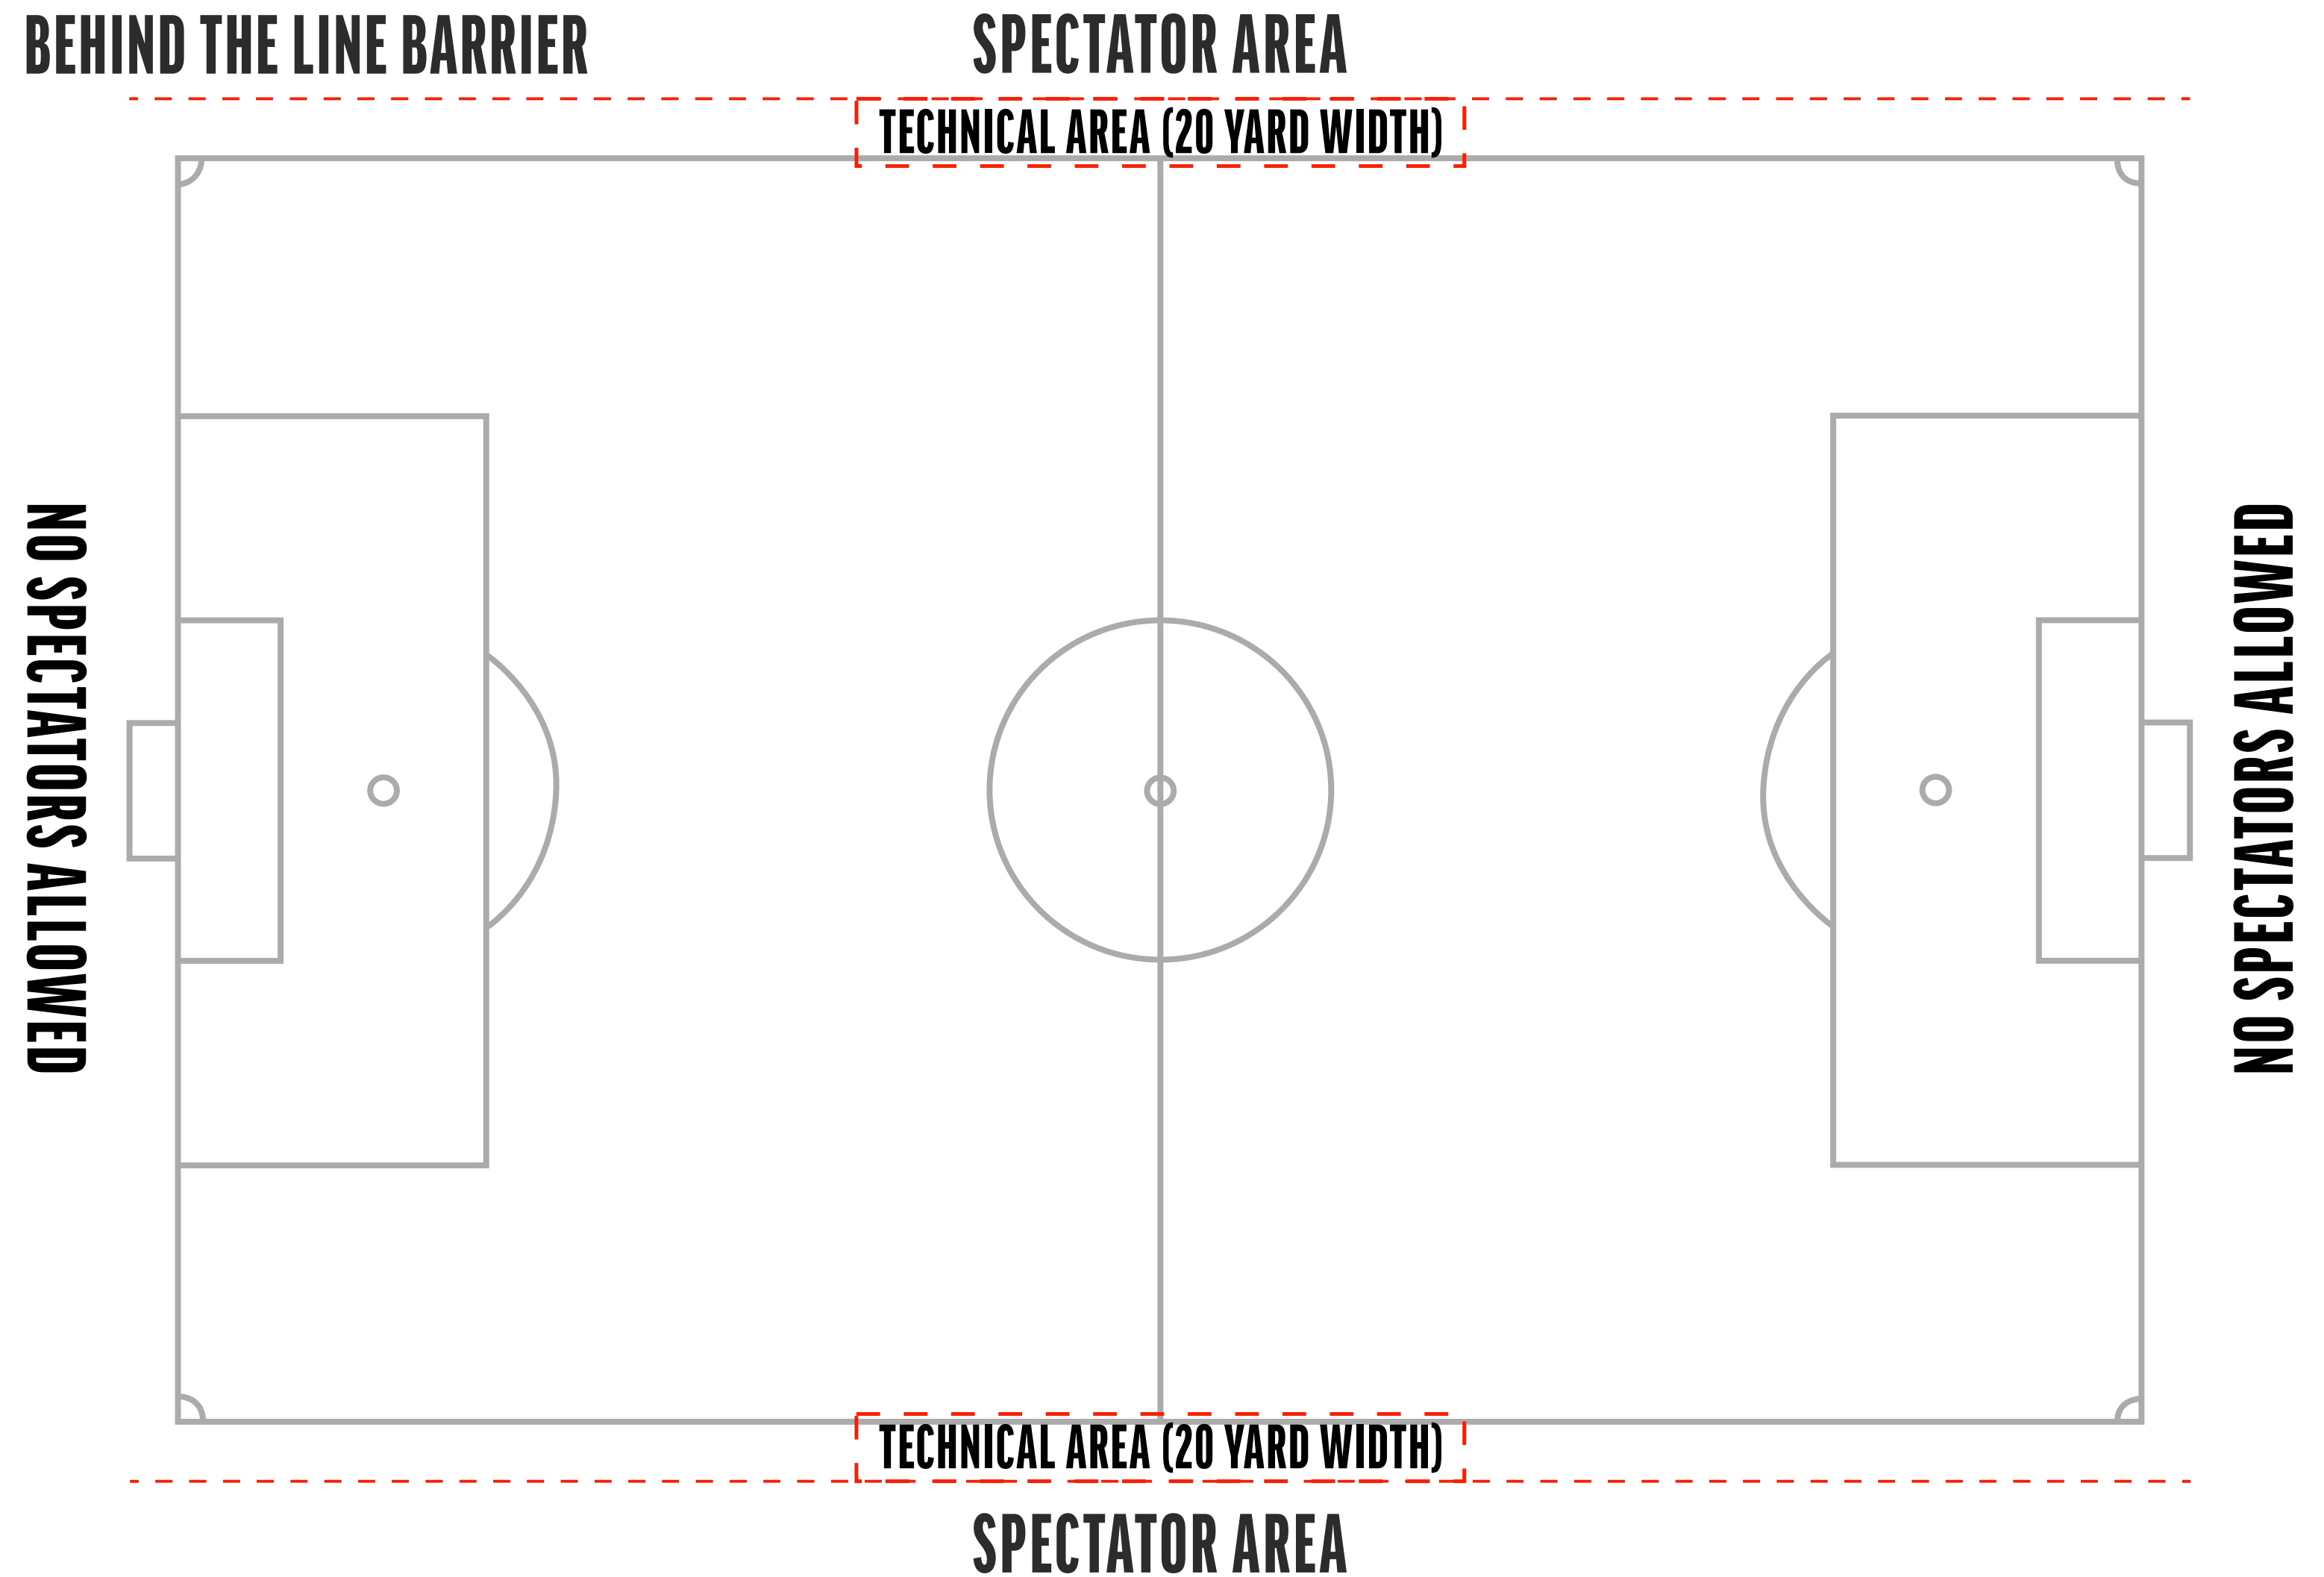

BEHIND THE LINE BARRIER

SPECTATOR AREA

*Pitch diagrams are not to exact size

UNDER 8 & 9

5 V 5

Pitch size : 35x25 yards

Goal size : 8x4ft

Goal area: 7x12 yards

BEHIND THE LINE BARRIER

NO SPECTATORS ALLOWED

NO SPECTATORS ALLOWED

*Pitch diagrams are not to exact size

UNDER 10 & 11

7 v 7

UNDER 10 & 11 7 V 7

Pitch size : 44x40 yards
Goal size : 12x6ft
Goal area: 10x15 yards

*Pitch diagrams are not to exact size

UNDER 12 & 13

9 v 9

UNDER 12 & 13 9 V 9

Specific 9v9 pitch
Pitch size : 64x44 yards
Goal size : 16x7ft
Goal area: 12x28 yards
Penalty mark: 9 yards

2 team set-up

Example 1

*Pitch diagrams are not to exact size

UNDER 12 & 13

9 V 9

9v9 pitch on 11v11 pitch
Pitch size : width 44 yards
wide / length 18 yard box
to 18 yard box
Goal size : 16x7ft
Goal area: 12x28 yards
Penalty mark: 9 yards