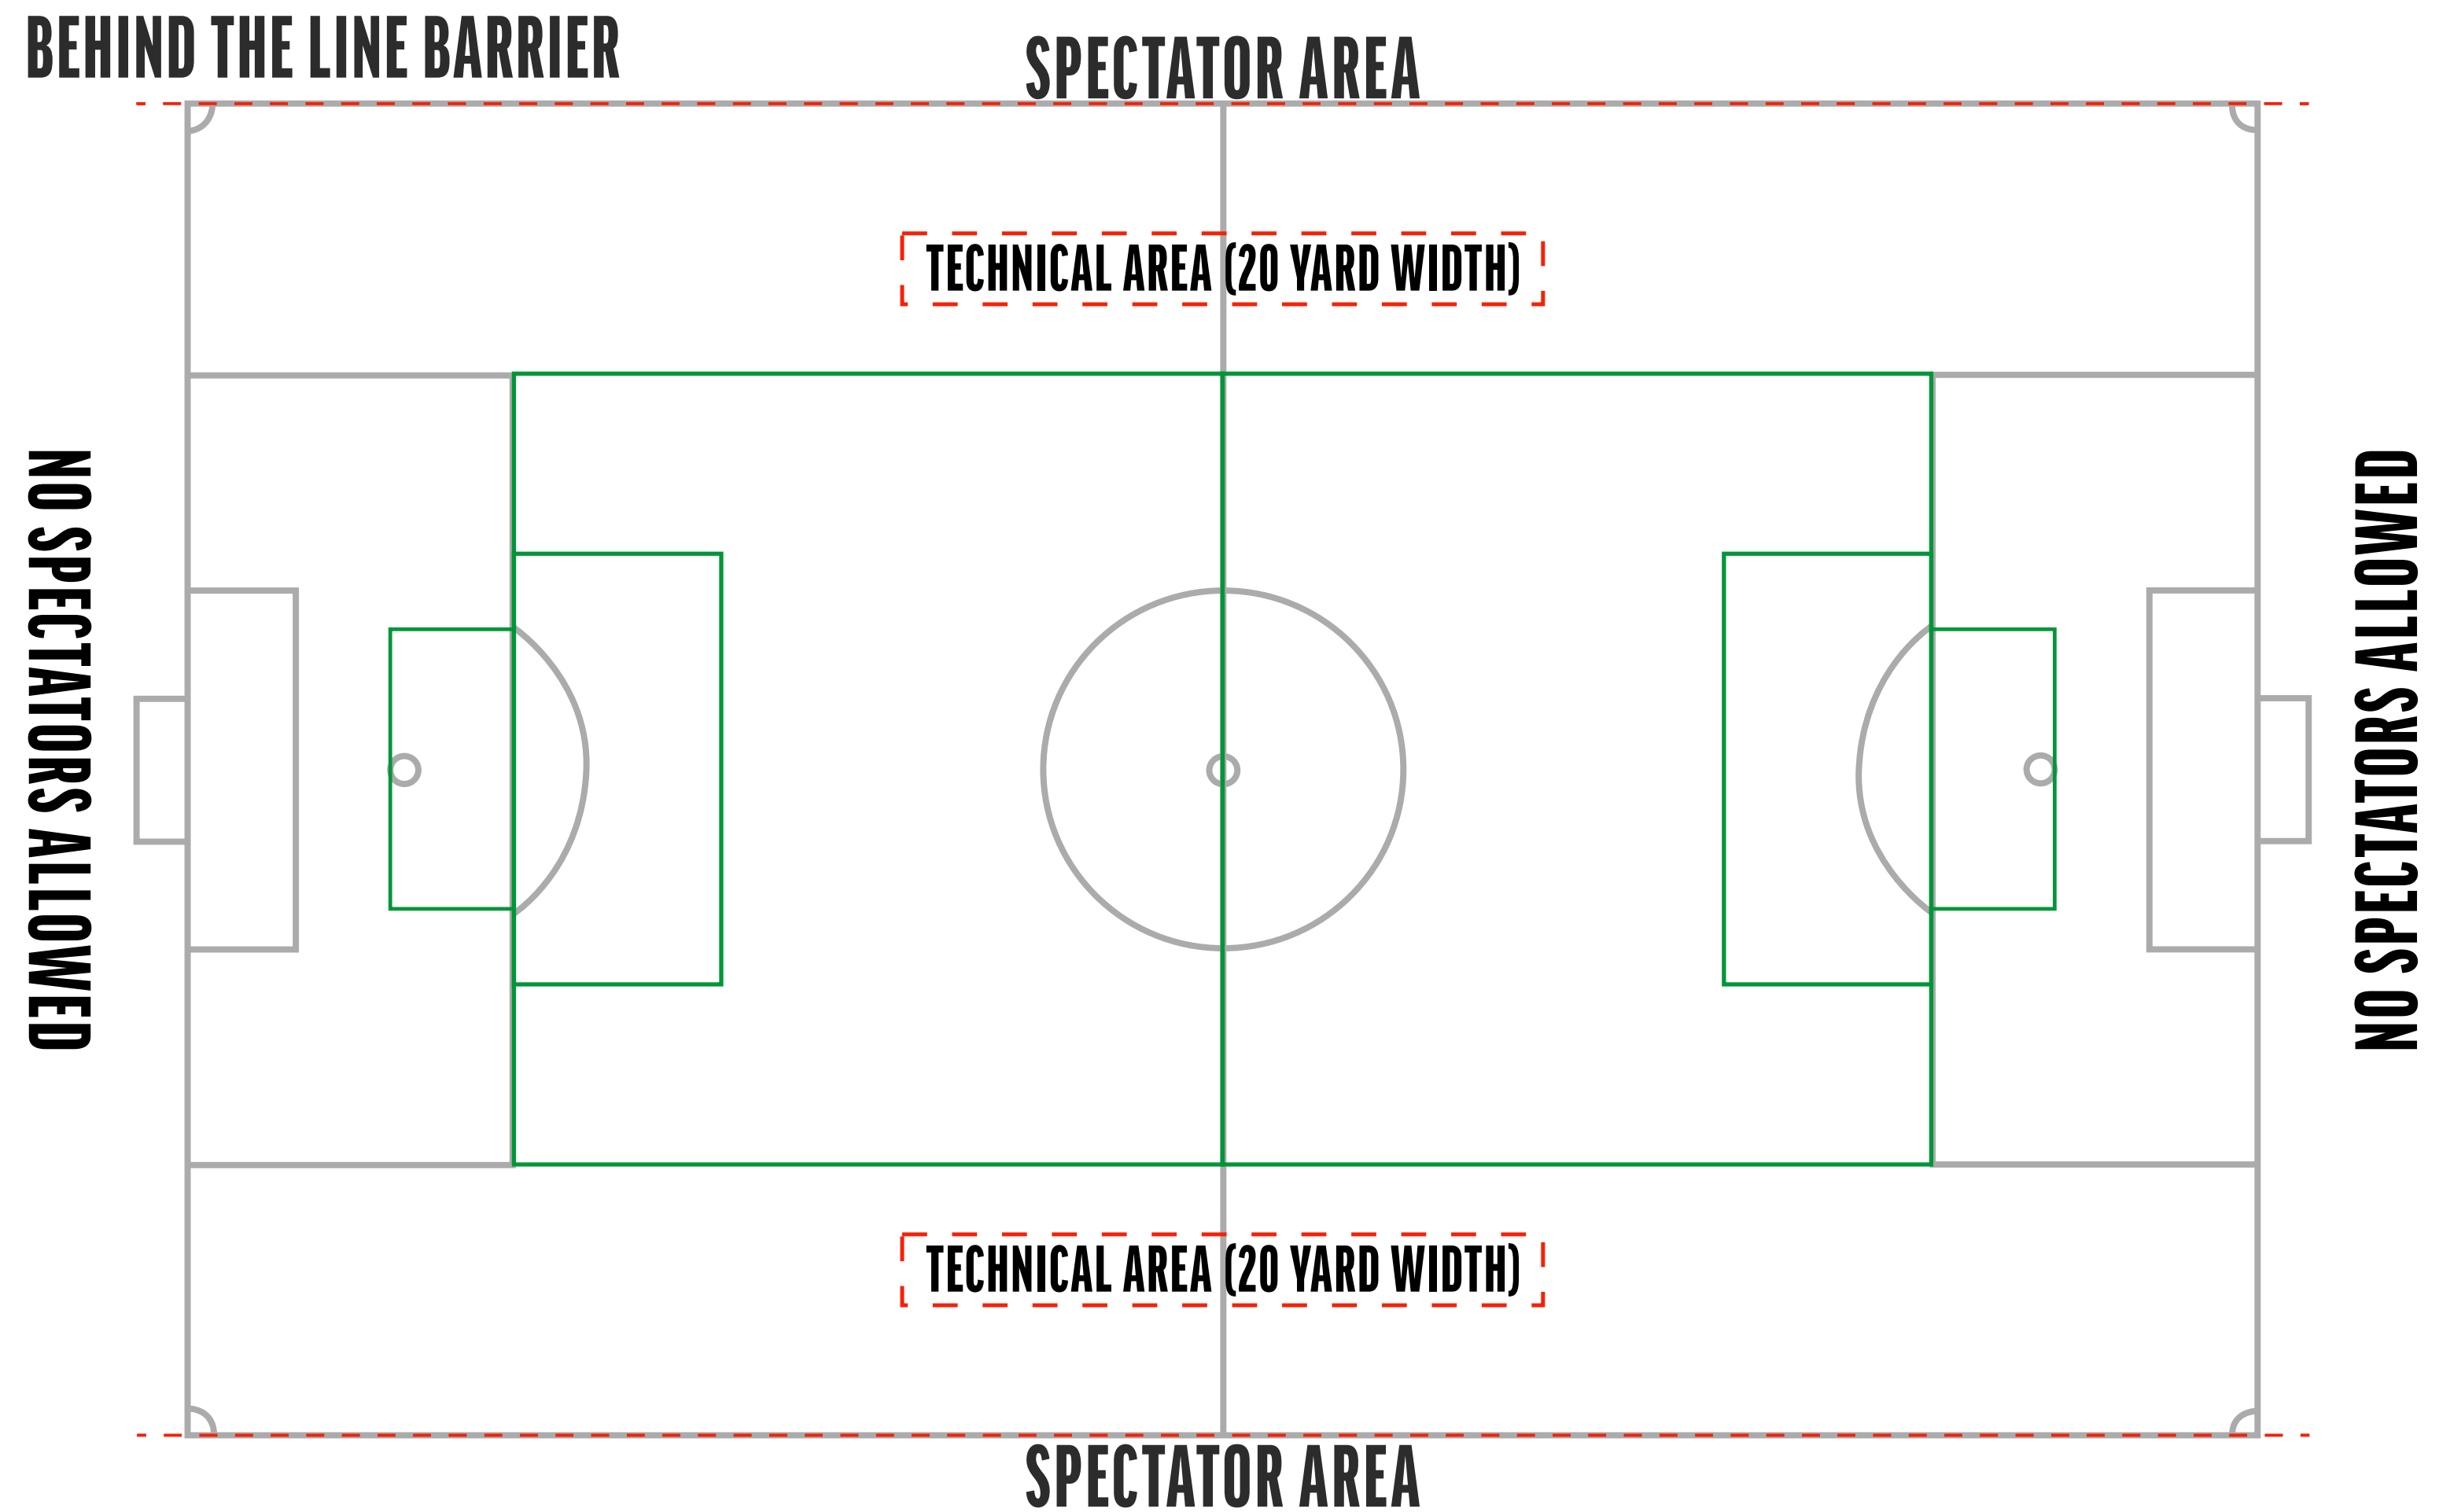

UNDER 12 & 13

9 V 9

9v9 pitch on 11v11 pitch
Pitch size : width 44 yards
wide / length 18 yard box
to 18 yard box
Goal size : 16x7ft
Goal area: 12x28 yards
Penalty mark: 9 yards

2 team set-up

Example 2

*Pitch diagrams are not to exact size