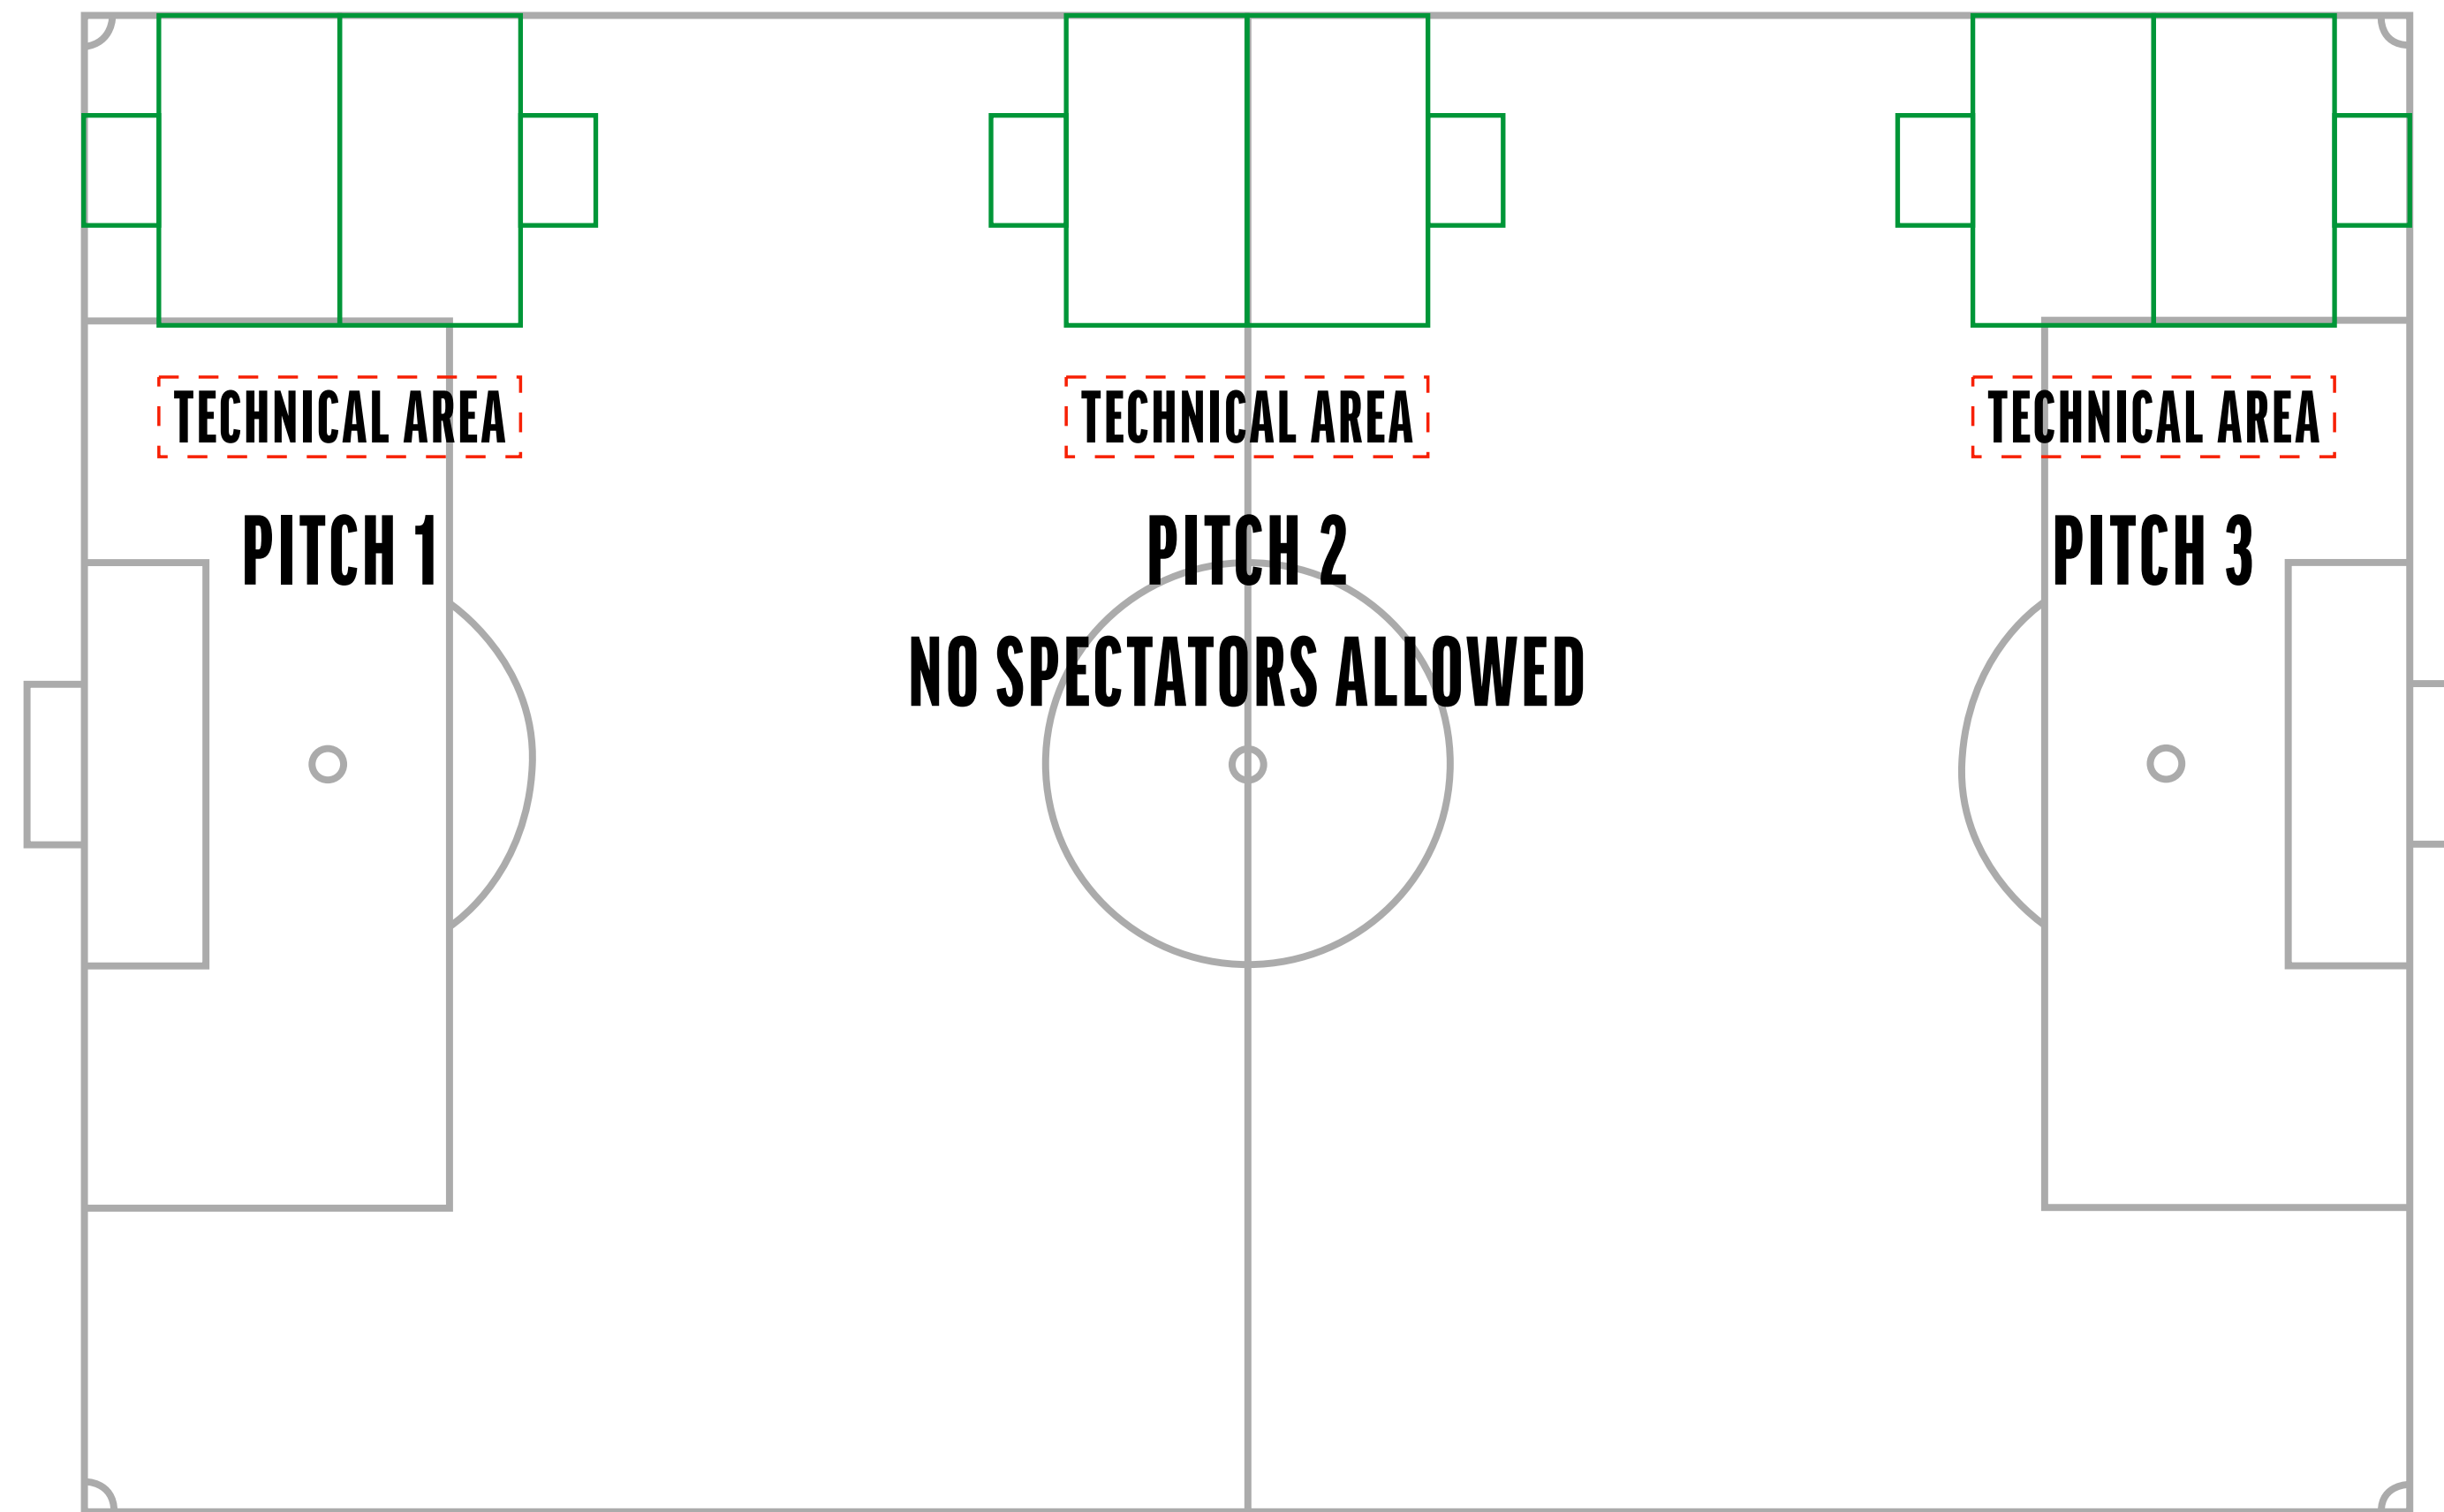

UNDER 6 & 7

4 V 4 NO GOALKEEPERS

Pitch size : 28x20 yards
Goal size : 5x3ft / Pop-Up Goals
(4ft or 6ft)
Goal area: none

6 team set-up

Example 4

BEHIND THE LINE BARRIER

SPECTATOR AREA

NO SPECTATORS ALLOWED

NO SPECTATORS ALLOWED

*Pitch diagrams are not to exact size

UNDER 6 & 7

4 V 4 NO GOALKEEPERS

Pitch size : 28x20 yards
Goal size : 5x3ft / Pop-Up Goals
(4ft or 6ft)
Goal area: none

4 team set-up

Example 5

*Pitch diagrams are not to exact size

BEHIND THE LINE BARRIER

SPECTATOR AREA

*Pitch diagrams are not to exact size

UNDER 8 & 9

5 V 5

Pitch size : 35x25 yards

Goal size : 8x4ft

Goal area: 7x12 yards

*Pitch diagrams are not to exact size

UNDER 12 & 13

9 V 9

9v9 pitch on 11v11 pitch
Pitch size : width 44 yards
wide / length 18 yard box
to 18 yard box
Goal size : 16x7ft
Goal area: 12x28 yards
Penalty mark: 9 yards