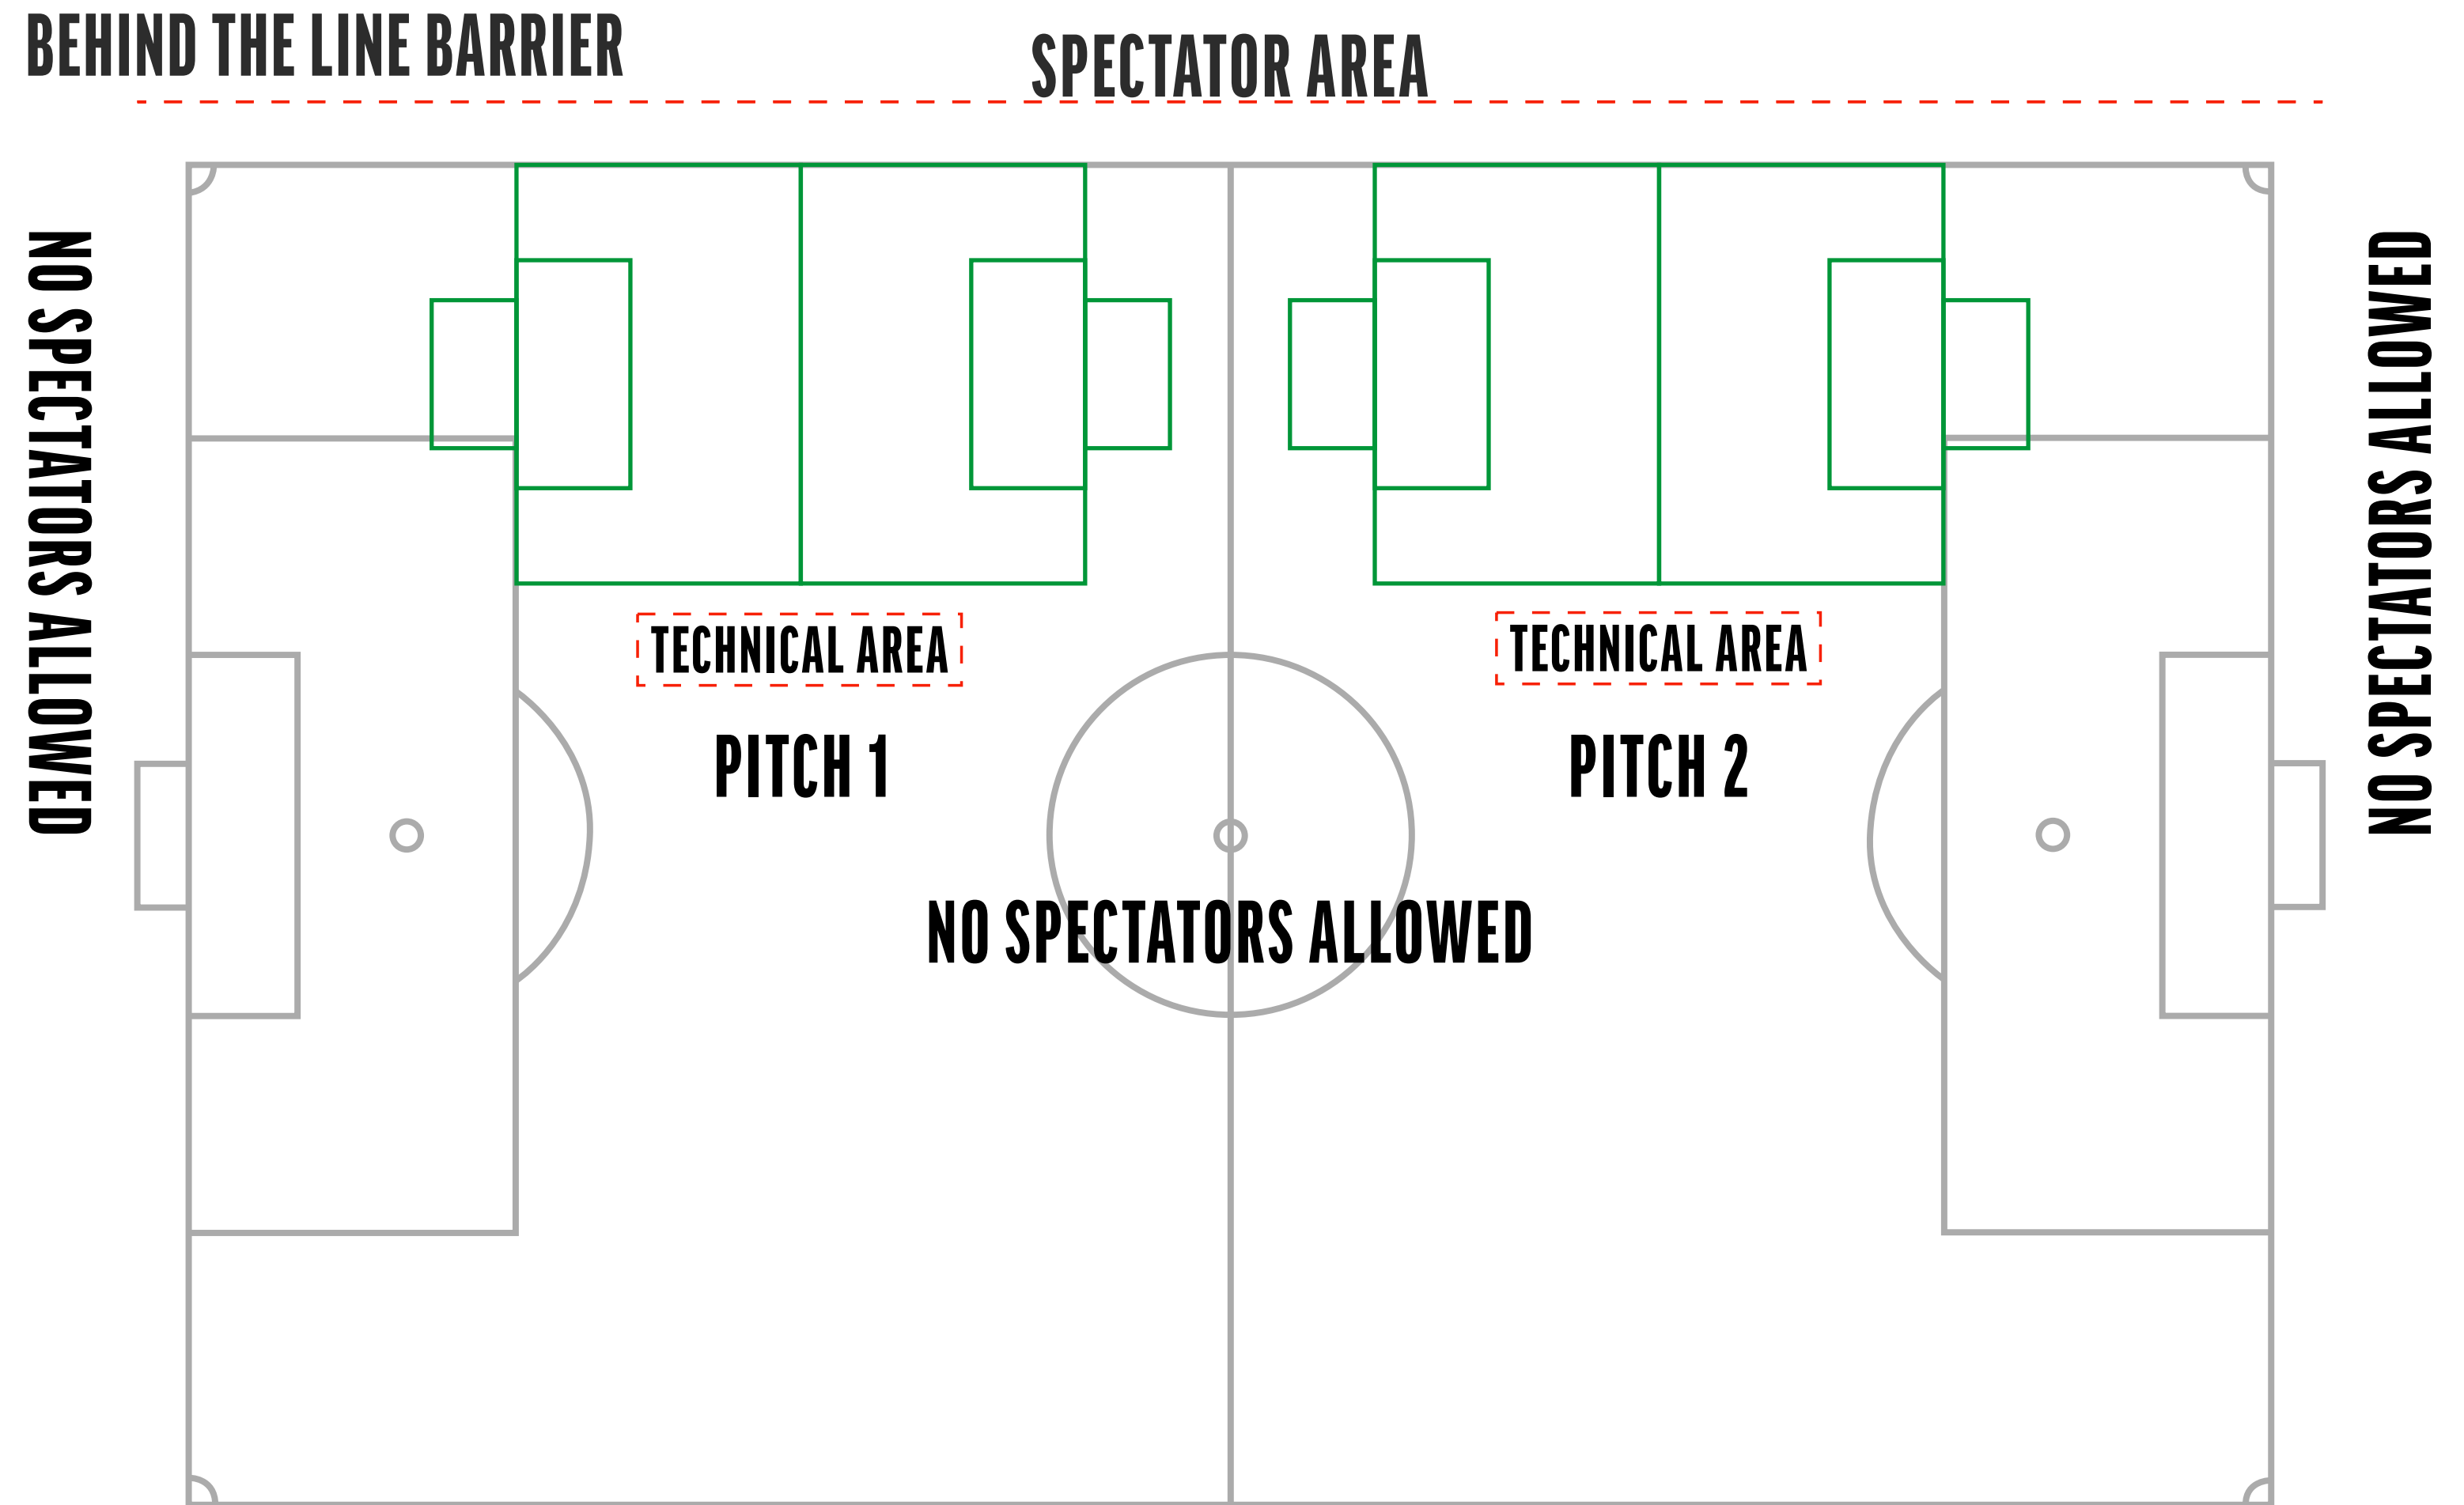

Pitch size : 35x25 yards
Goal size : 8x4ft
Goal area: 7x12 yards

4 team set-up

Example 1

*Pitch diagrams are not to exact size

UNDER 8 & 9

5 V 5

Pitch size : 35x25 yards
Goal size : 8x4ft
Goal area: 7x12 yards

4 team set-up

Example 2

*Pitch diagrams are not to exact size

UNDER 8 & 9

5 V 5

Pitch size : 35x25 yards

Goal size : 8x4ft

Goal area: 7x12 yards

BEHIND THE LINE BARRIER

SPECTATOR AREA

*Pitch diagrams are not to exact size

UNDER 8 & 9

5 V 5

Pitch size : 35x25 yards

Goal size : 8x4ft

Goal area: 7x12 yards

BEHIND THE LINE BARRIER

NO SPECTATORS ALLOWED

NO SPECTATORS ALLOWED

*Pitch diagrams are not to exact size

UNDER 10 & 11

7 v 7

UNDER 10 & 11 7 V 7

Pitch size : 44x40 yards
Goal size : 12x6ft
Goal area: 10x15 yards