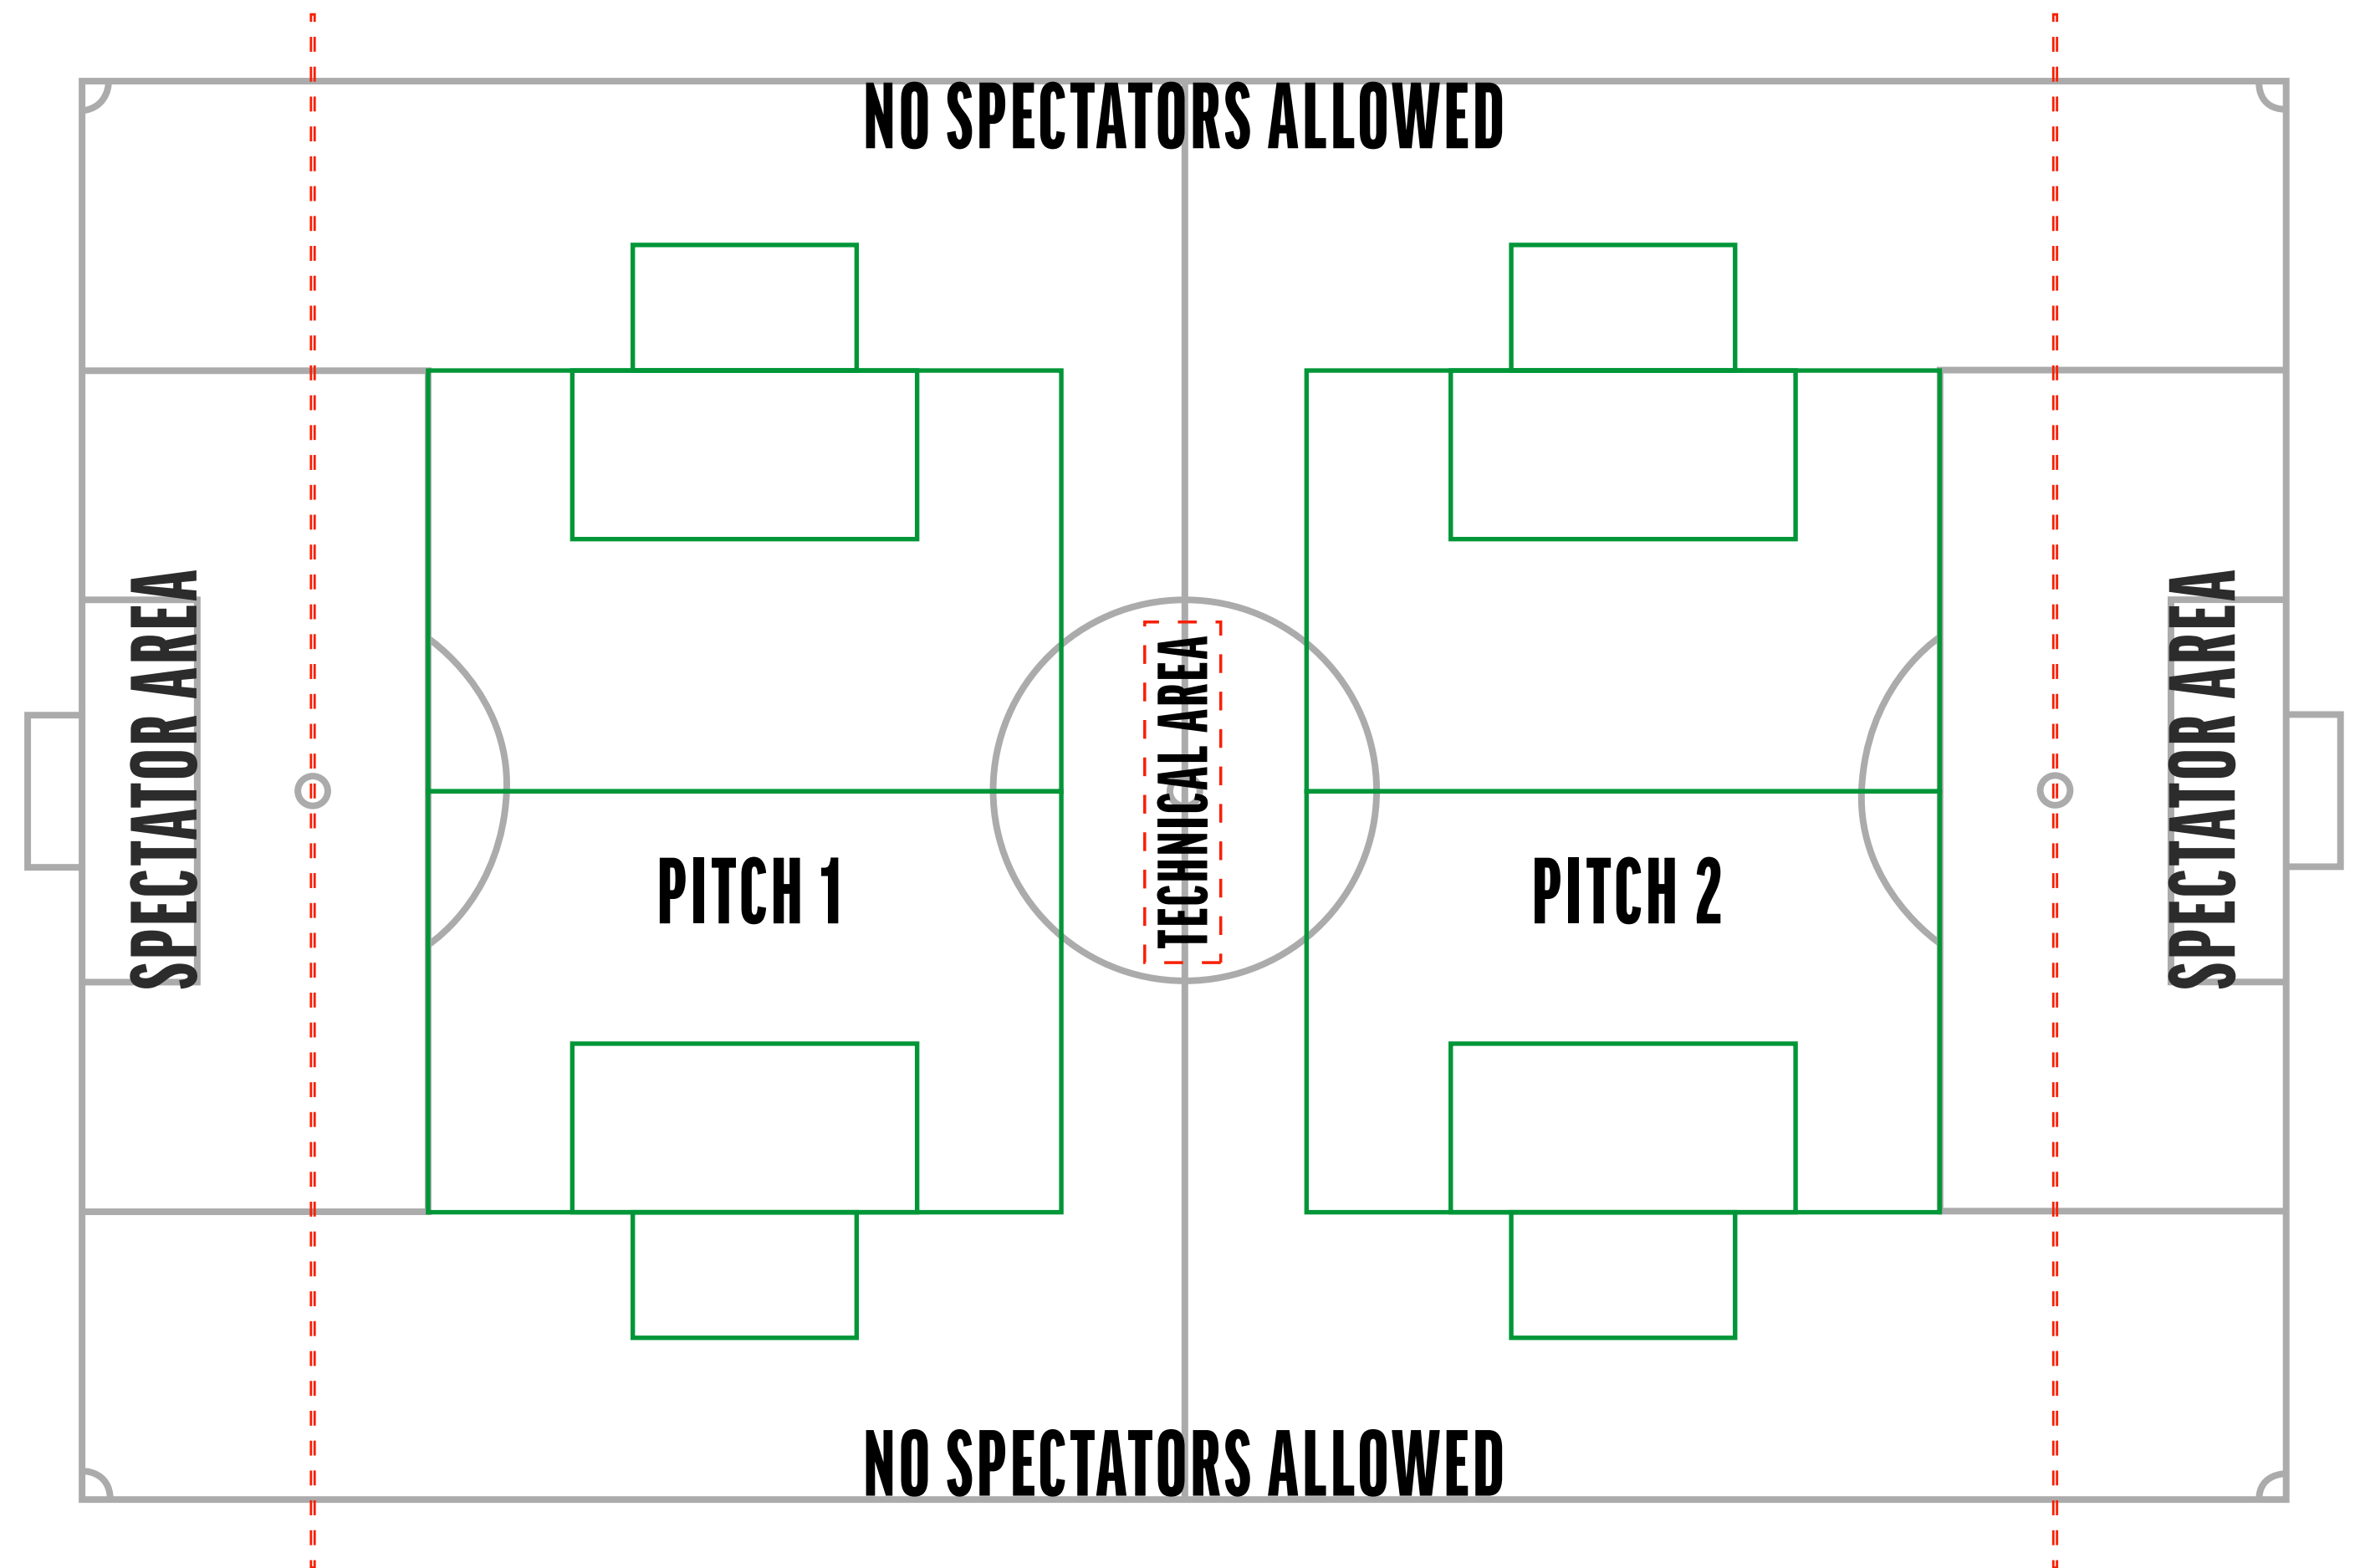

BEHIND THE LINE BARRIER

SPECTATOR AREA

*Pitch diagrams are not to exact size

UNDER 8 & 9

5 V 5

Pitch size : 35x25 yards

Goal size : 8x4ft

Goal area: 7x12 yards

BEHIND THE LINE BARRIER

NO SPECTATORS ALLOWED

NO SPECTATORS ALLOWED

*Pitch diagrams are not to exact size

UNDER 10 & 11

7 v 7

UNDER 10 & 11 7 V 7

Pitch size : 44x40 yards
Goal size : 12x6ft
Goal area: 10x15 yards

4 team set-up

Example 1

BEHIND THE LINE BARRIER

*Pitch diagrams are not to exact size

UNDER 10 & 11 7V7

Pitch size : 44x40 yards
Goal size : 12x6ft
Goal area: 10x15 yards

4 team set-up

Example 2

*Pitch diagrams are not to exact size

UNDER 12 & 13

9 V 9

9v9 pitch on 11v11 pitch
Pitch size : width 44 yards
wide / length 18 yard box
to 18 yard box
Goal size : 16x7ft
Goal area: 12x28 yards
Penalty mark: 9 yards