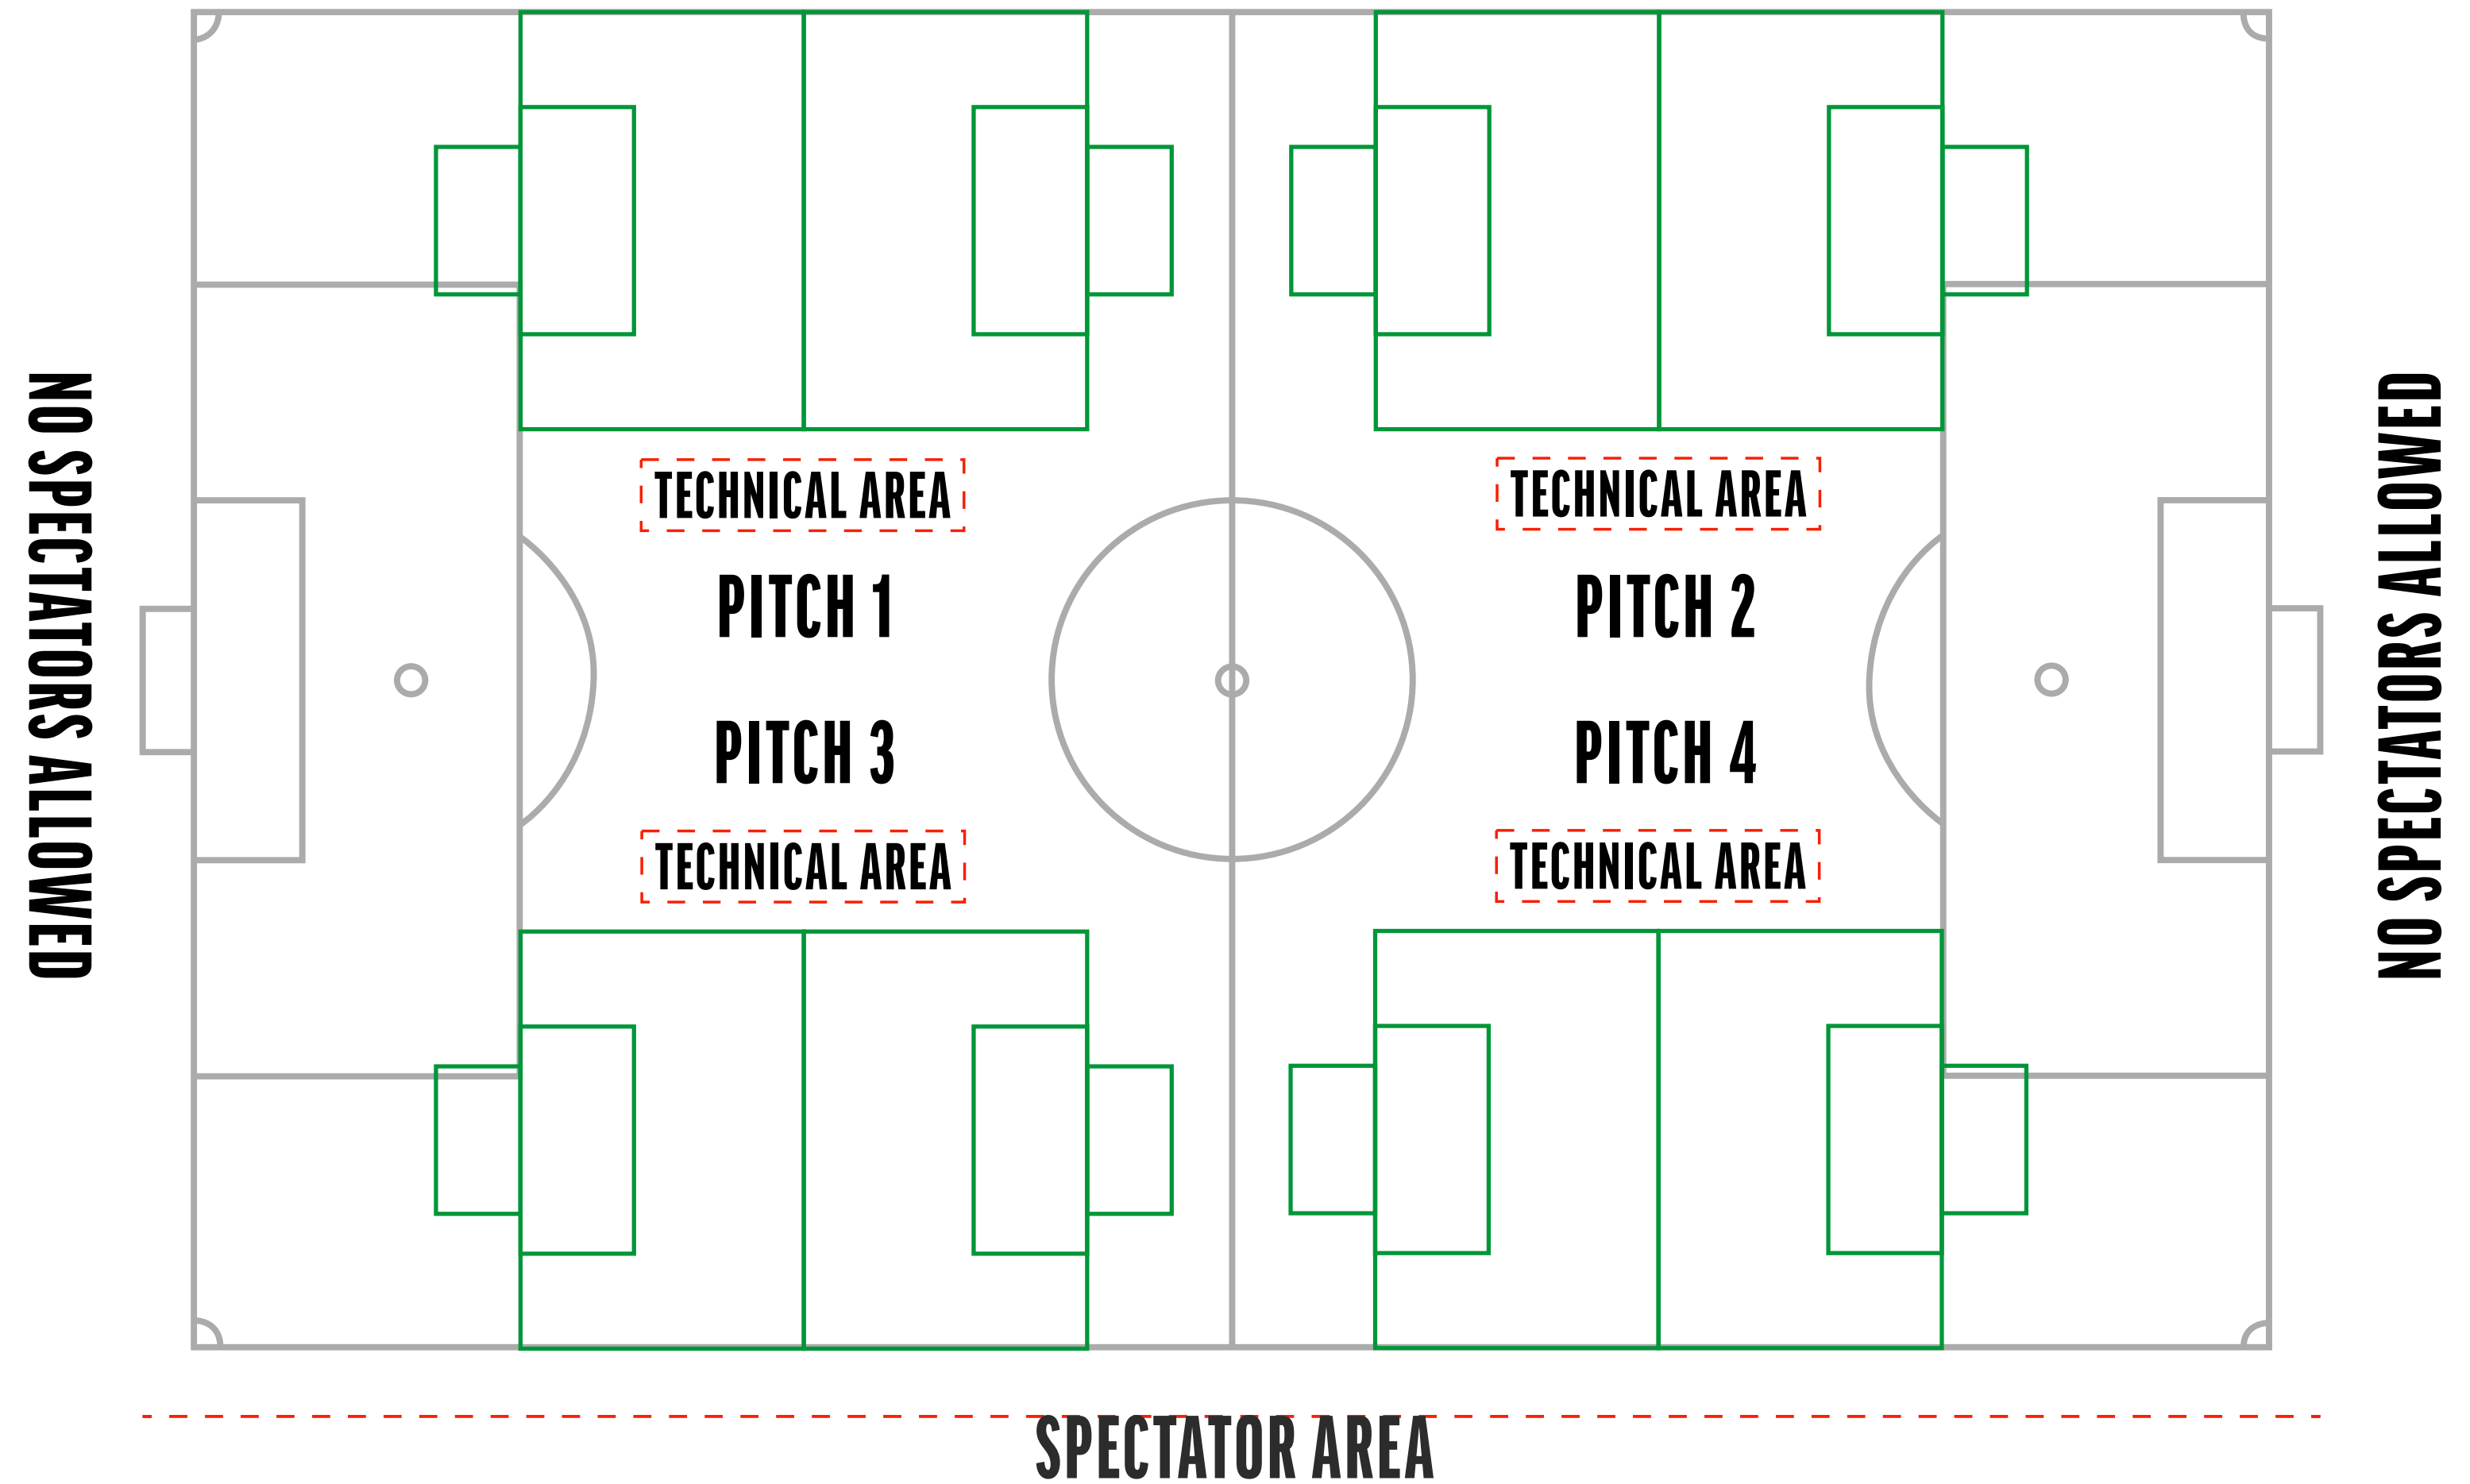

4 team set-up

Example 2

*Pitch diagrams are not to exact size

UNDER 8 & 9

5 V 5

Pitch size : 35x25 yards

Goal size : 8x4ft

Goal area: 7x12 yards

6 team set-up

Example 3

*Pitch diagrams are not to exact size

UNDER 8 & 9

5 V 5

Pitch size : 35x25 yards
Goal size : 8x4ft
Goal area: 7x12 yards

8 team set-up

Example 4

BEHIND THE LINE BARRIER

SPECTATOR AREA

*Pitch diagrams are not to exact size

UNDER 8 & 9

5 V 5

Pitch size : 35x25 yards

Goal size : 8x4ft

Goal area: 7x12 yards

BEHIND THE LINE BARRIER

NO SPECTATORS ALLOWED

NO SPECTATORS ALLOWED

*Pitch diagrams are not to exact size

UNDER 10 & 11

7 v 7

UNDER 10 & 11 7 V 7

Pitch size : 44x40 yards
Goal size : 12x6ft
Goal area: 10x15 yards