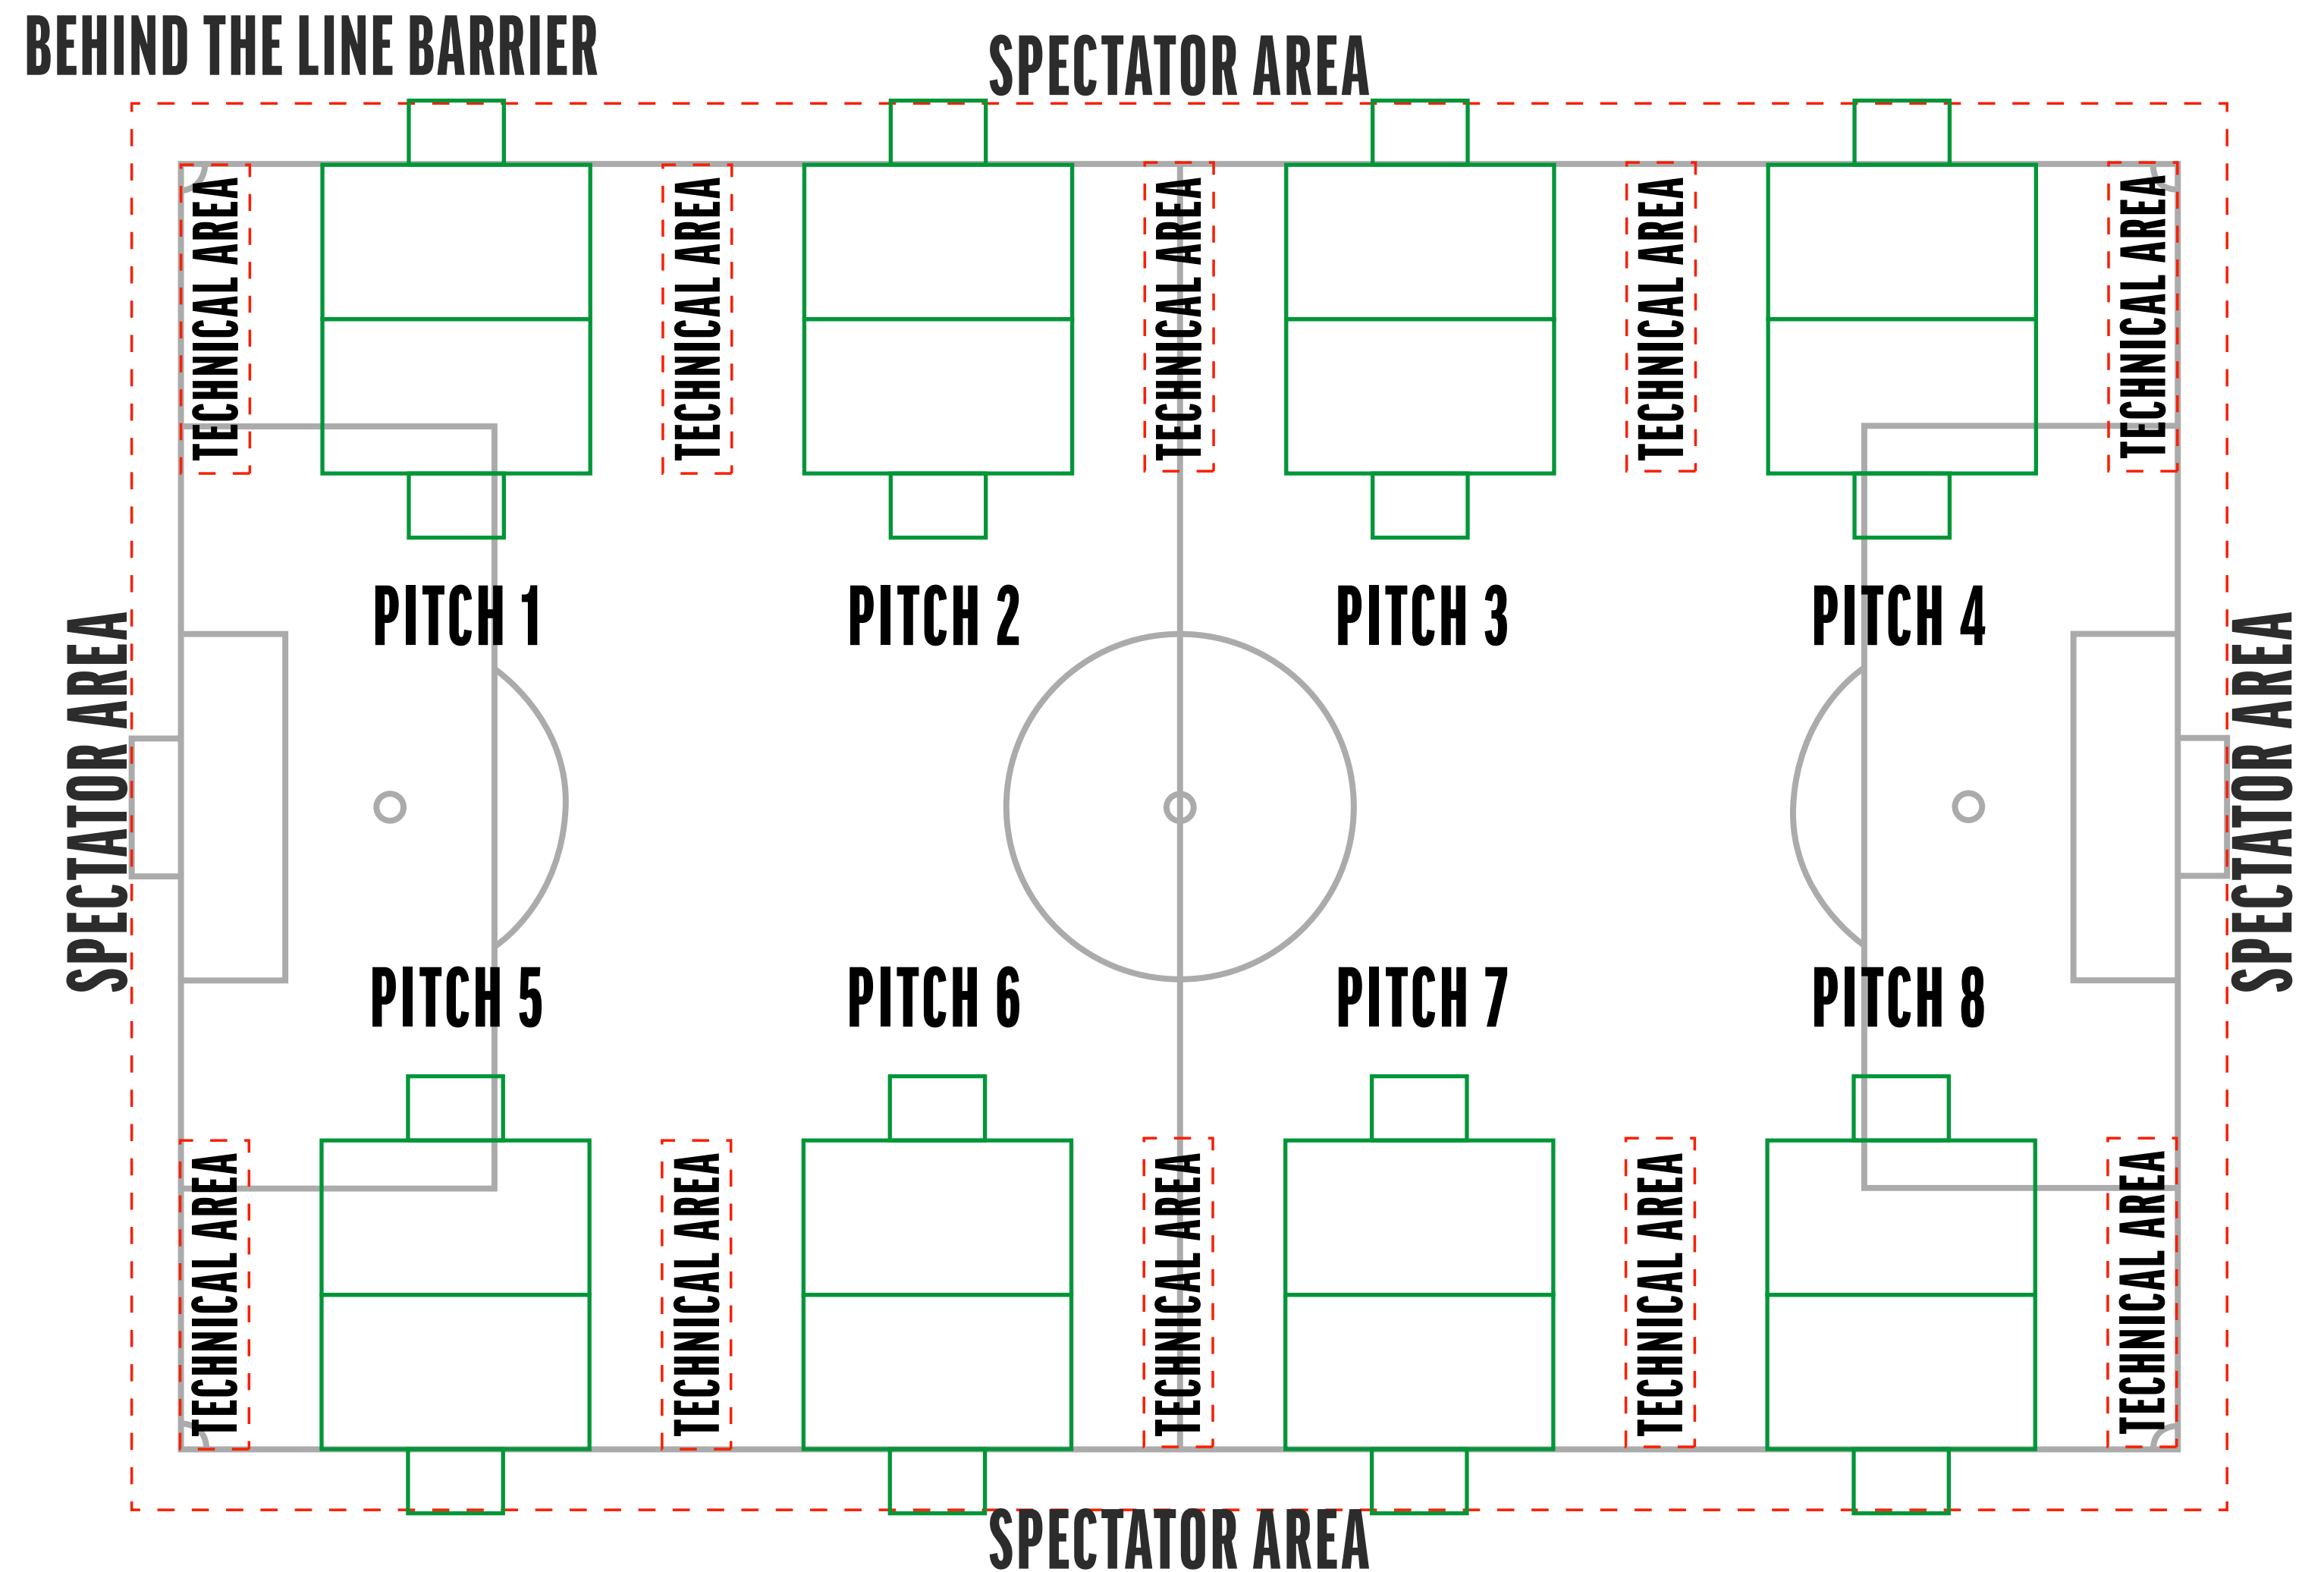

Example 1

*Pitch diagrams are not to exact size

UNDER 6 & 7

4 V 4 NO GOALKEEPERS

Pitch size : 28x20 yards
Goal size : 5x3ft / Pop-Up Goals
(4ft or 6ft)
Goal area: none

8 team set-up

Example 2

*Pitch diagrams are not to exact size

BEHIND THE LINE BARRIER

SPECTATOR AREA

*Pitch diagrams are not to exact size

UNDER 8 & 9

5 V 5

Pitch size : 35x25 yards

Goal size : 8x4ft

Goal area: 7x12 yards

*Pitch diagrams are not to exact size

UNDER 12 & 13

9 v 9

UNDER 12 & 13 9 V 9

Specific 9v9 pitch
Pitch size : 64x44 yards
Goal size : 16x7ft
Goal area: 12x28 yards
Penalty mark: 9 yards

2 team set-up

Example 1

*Pitch diagrams are not to exact size

UNDER 12 & 13

9 V 9

9v9 pitch on 11v11 pitch
Pitch size : width 44 yards
wide / length 18 yard box
to 18 yard box
Goal size : 16x7ft
Goal area: 12x28 yards
Penalty mark: 9 yards