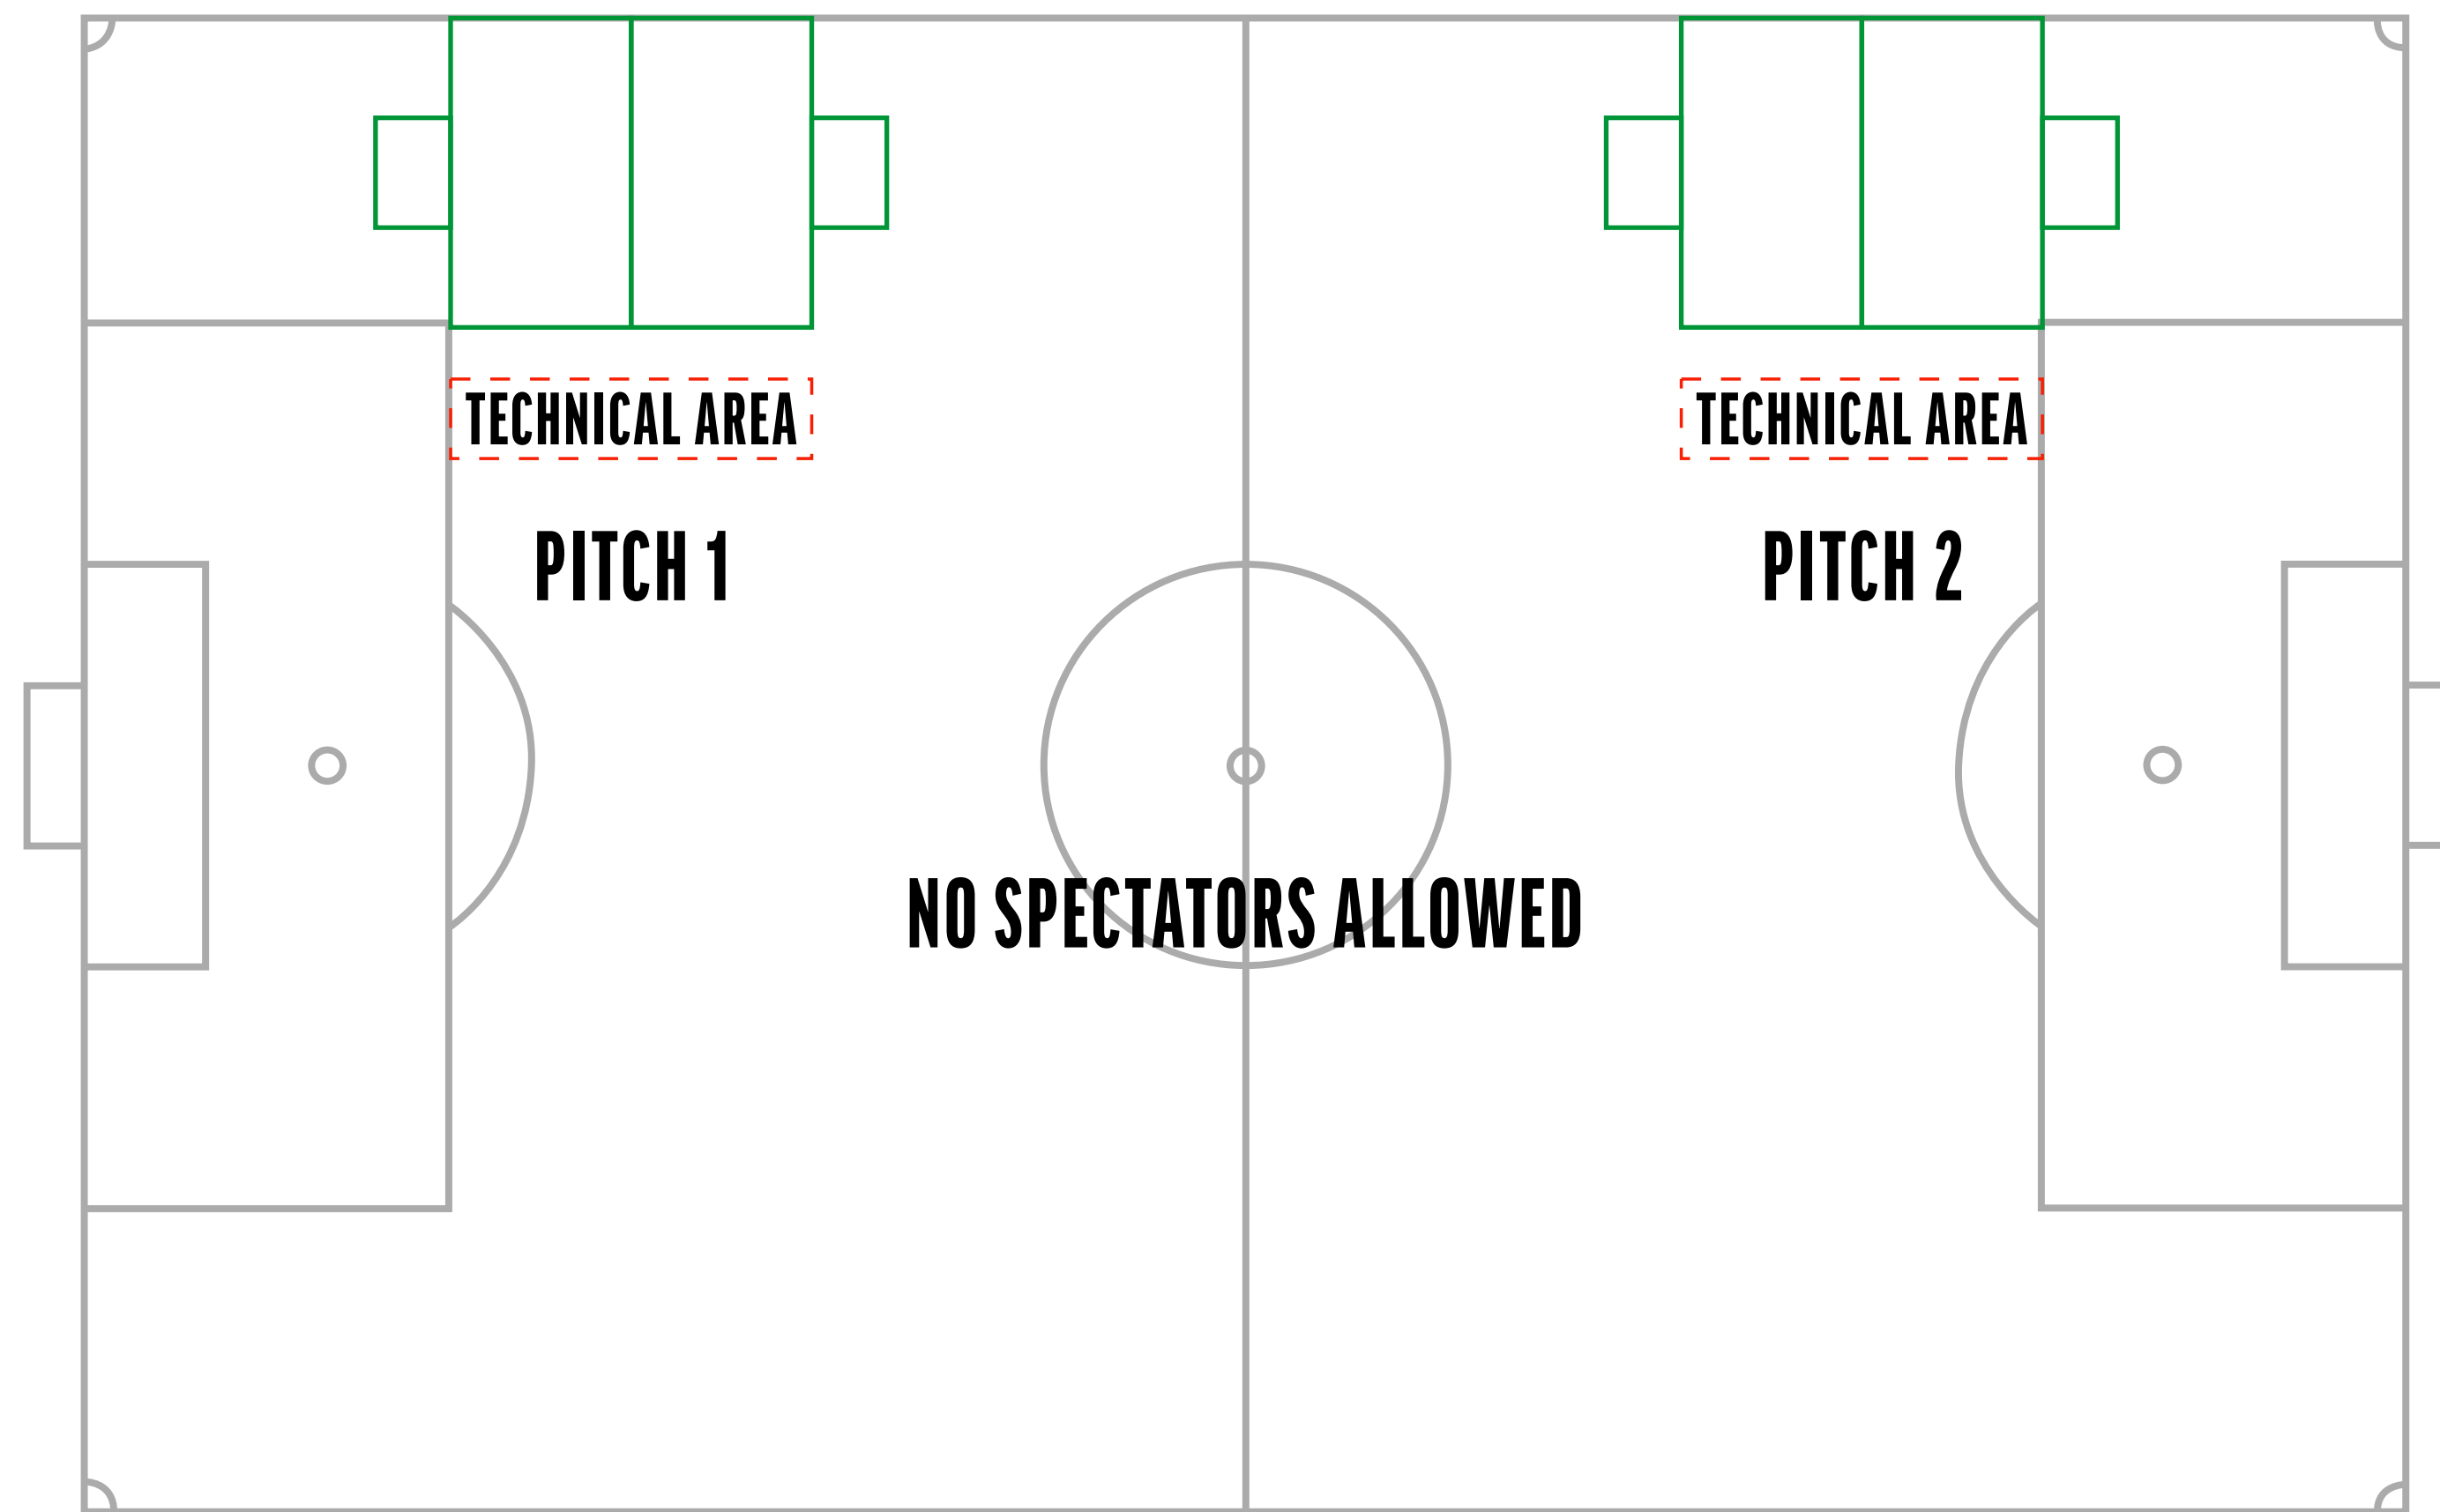

UNDER 6 & 7

4 V 4 NO GOALKEEPERS

Pitch size : 28x20 yards

Goal size : 5x3ft / Pop-Up Goals
(4ft or 6ft)

Goal area: none

4 team set-up

Example 6

BEHIND THE LINE BARRIER

SPECTATOR AREA

NO SPECTATORS ALLOWED

NO SPECTATORS ALLOWED

*Pitch diagrams are not to exact size