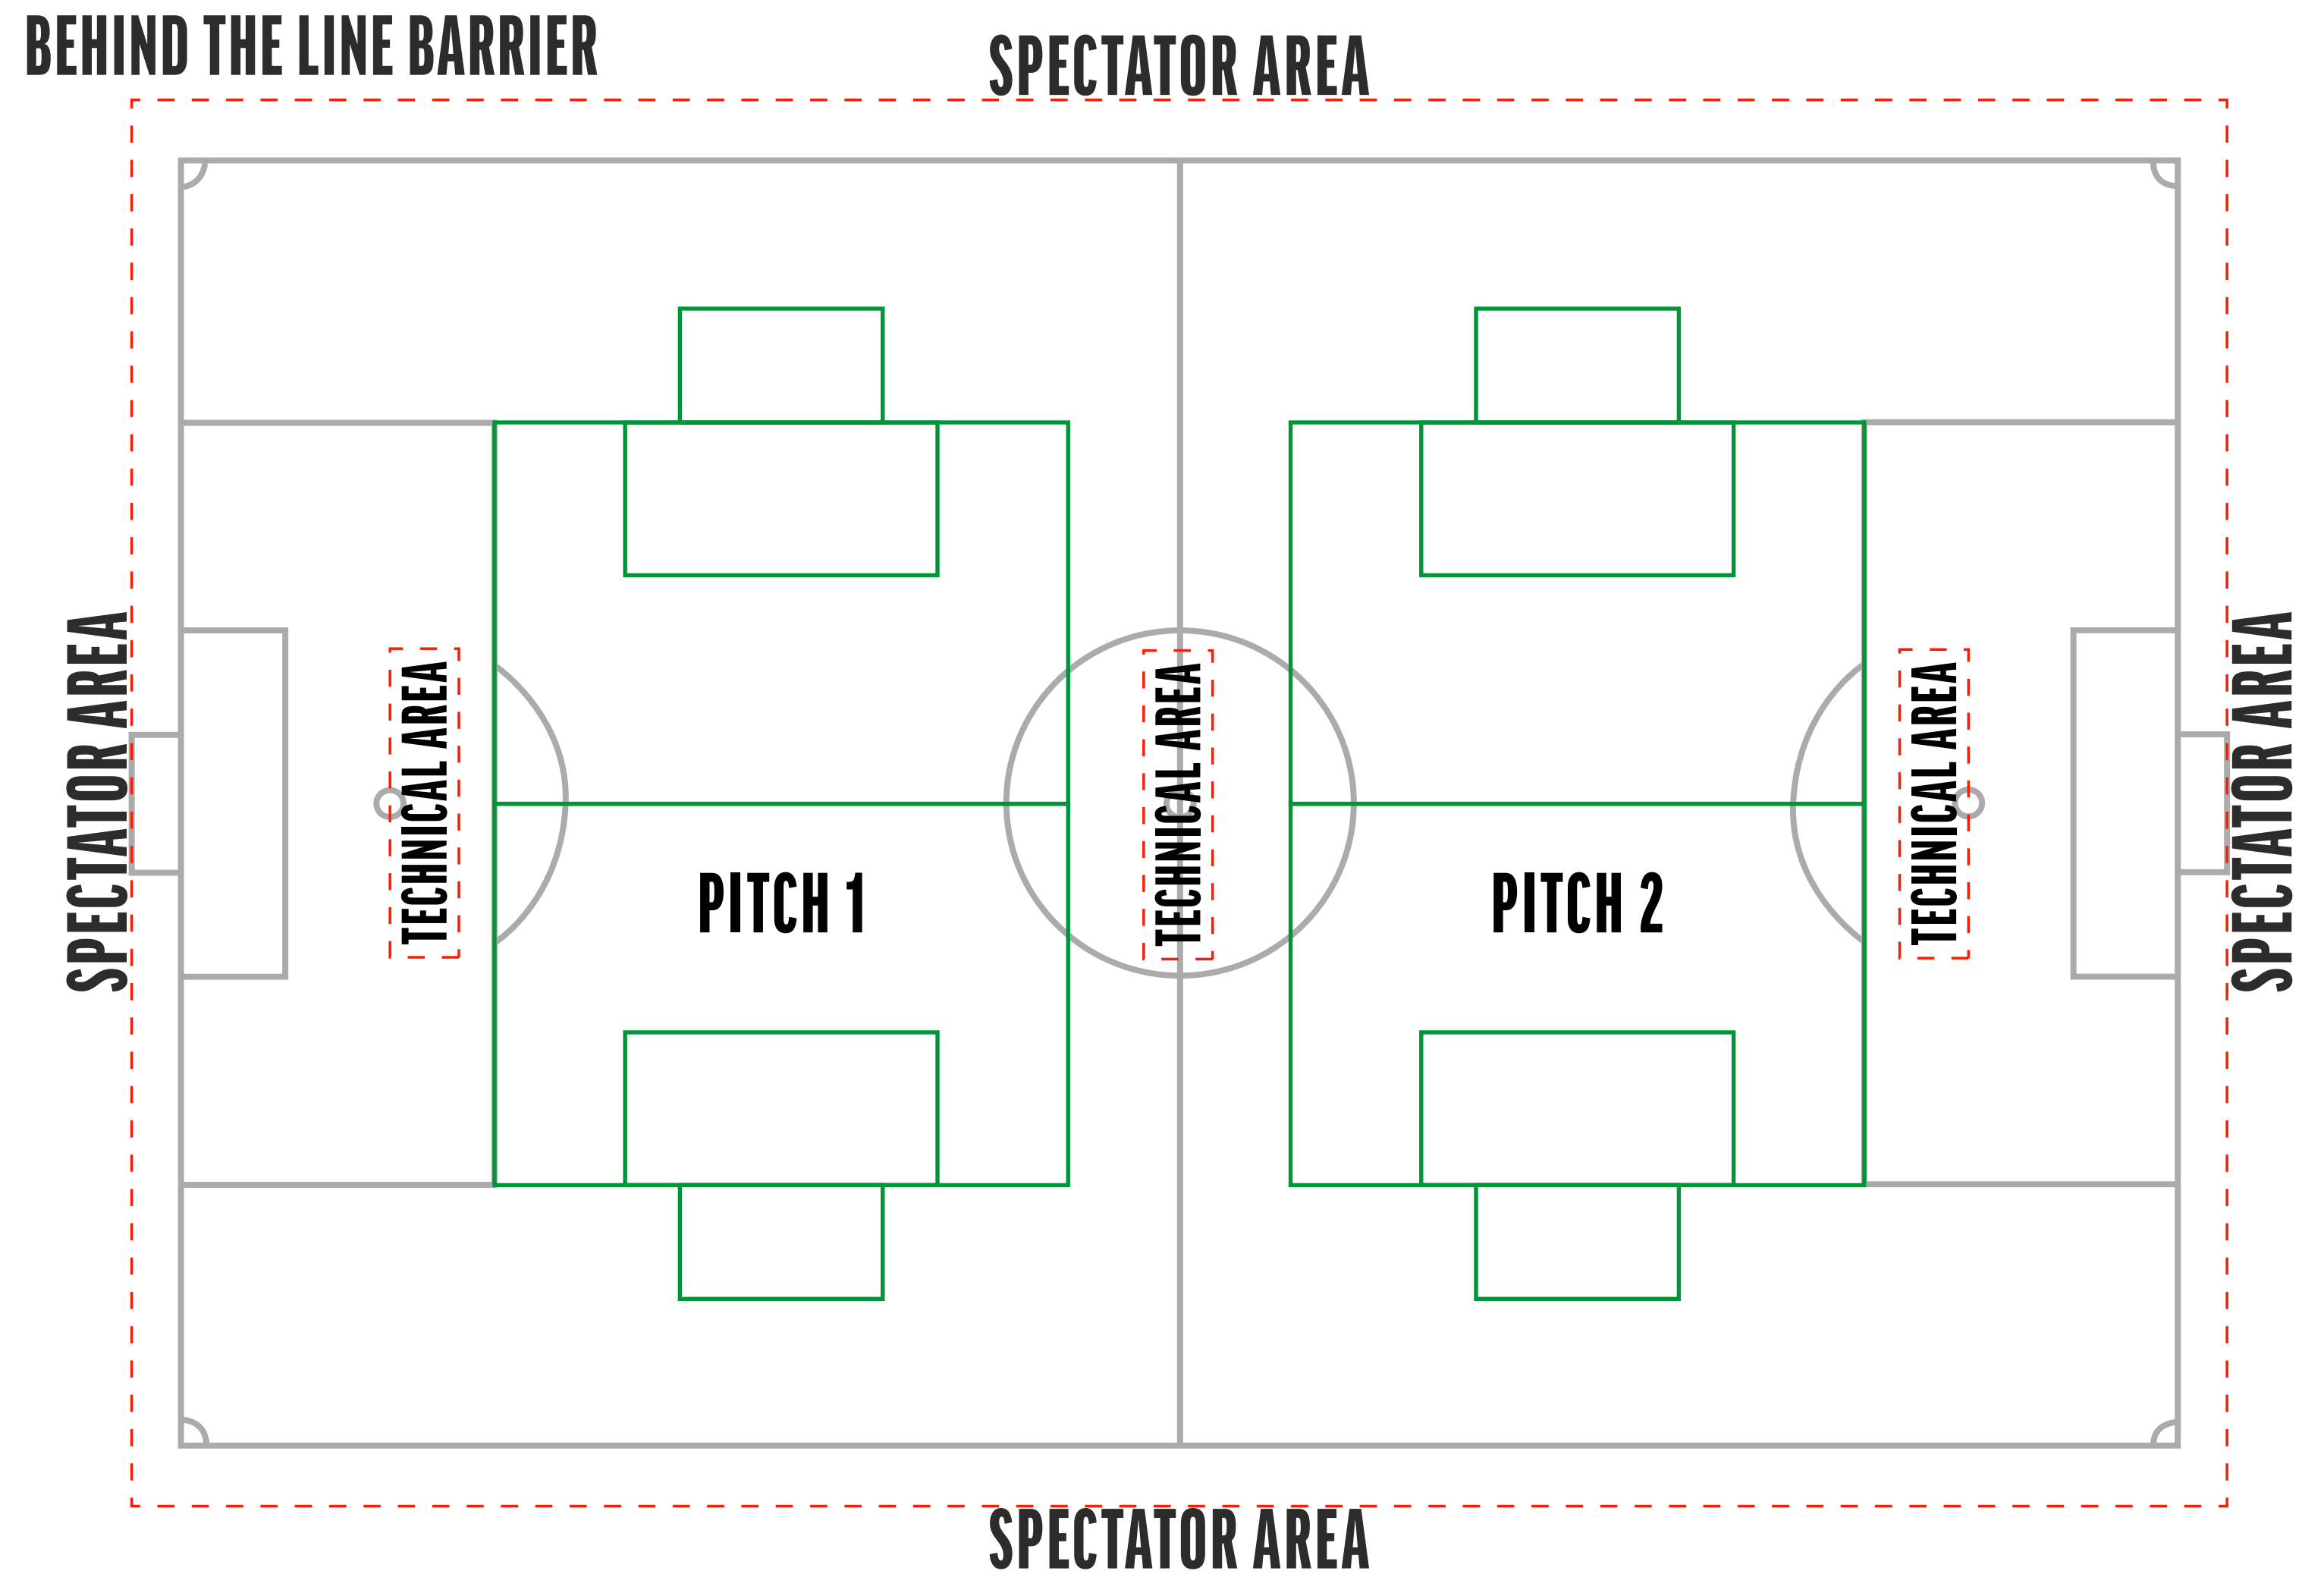

BEHIND THE LINE BARRIER

NO SPECTATORS ALLOWED

NO SPECTATORS ALLOWED

*Pitch diagrams are not to exact size

UNDER 10 & 11

7 v 7

UNDER 10 & 11 7 V 7

Pitch size : 44x40 yards
Goal size : 12x6ft
Goal area: 10x15 yards

4 team set-up

Example 1

BEHIND THE LINE BARRIER

*Pitch diagrams are not to exact size

UNDER 10 & 11 7V7

Pitch size : 44x40 yards
Goal size : 12x6ft
Goal area: 10x15 yards

4 team set-up

Example 2

*Pitch diagrams are not to exact size

UNDER 12 & 13

9 v 9

UNDER 12 & 13 9 V 9

Specific 9v9 pitch
Pitch size : 64x44 yards
Goal size : 16x7ft
Goal area: 12x28 yards
Penalty mark: 9 yards

2 team set-up

Example 1

*Pitch diagrams are not to exact size

UNDER 12 & 13

9 V 9

9v9 pitch on 11v11 pitch
Pitch size : width 44 yards
wide / length 18 yard box
to 18 yard box
Goal size : 16x7ft
Goal area: 12x28 yards
Penalty mark: 9 yards