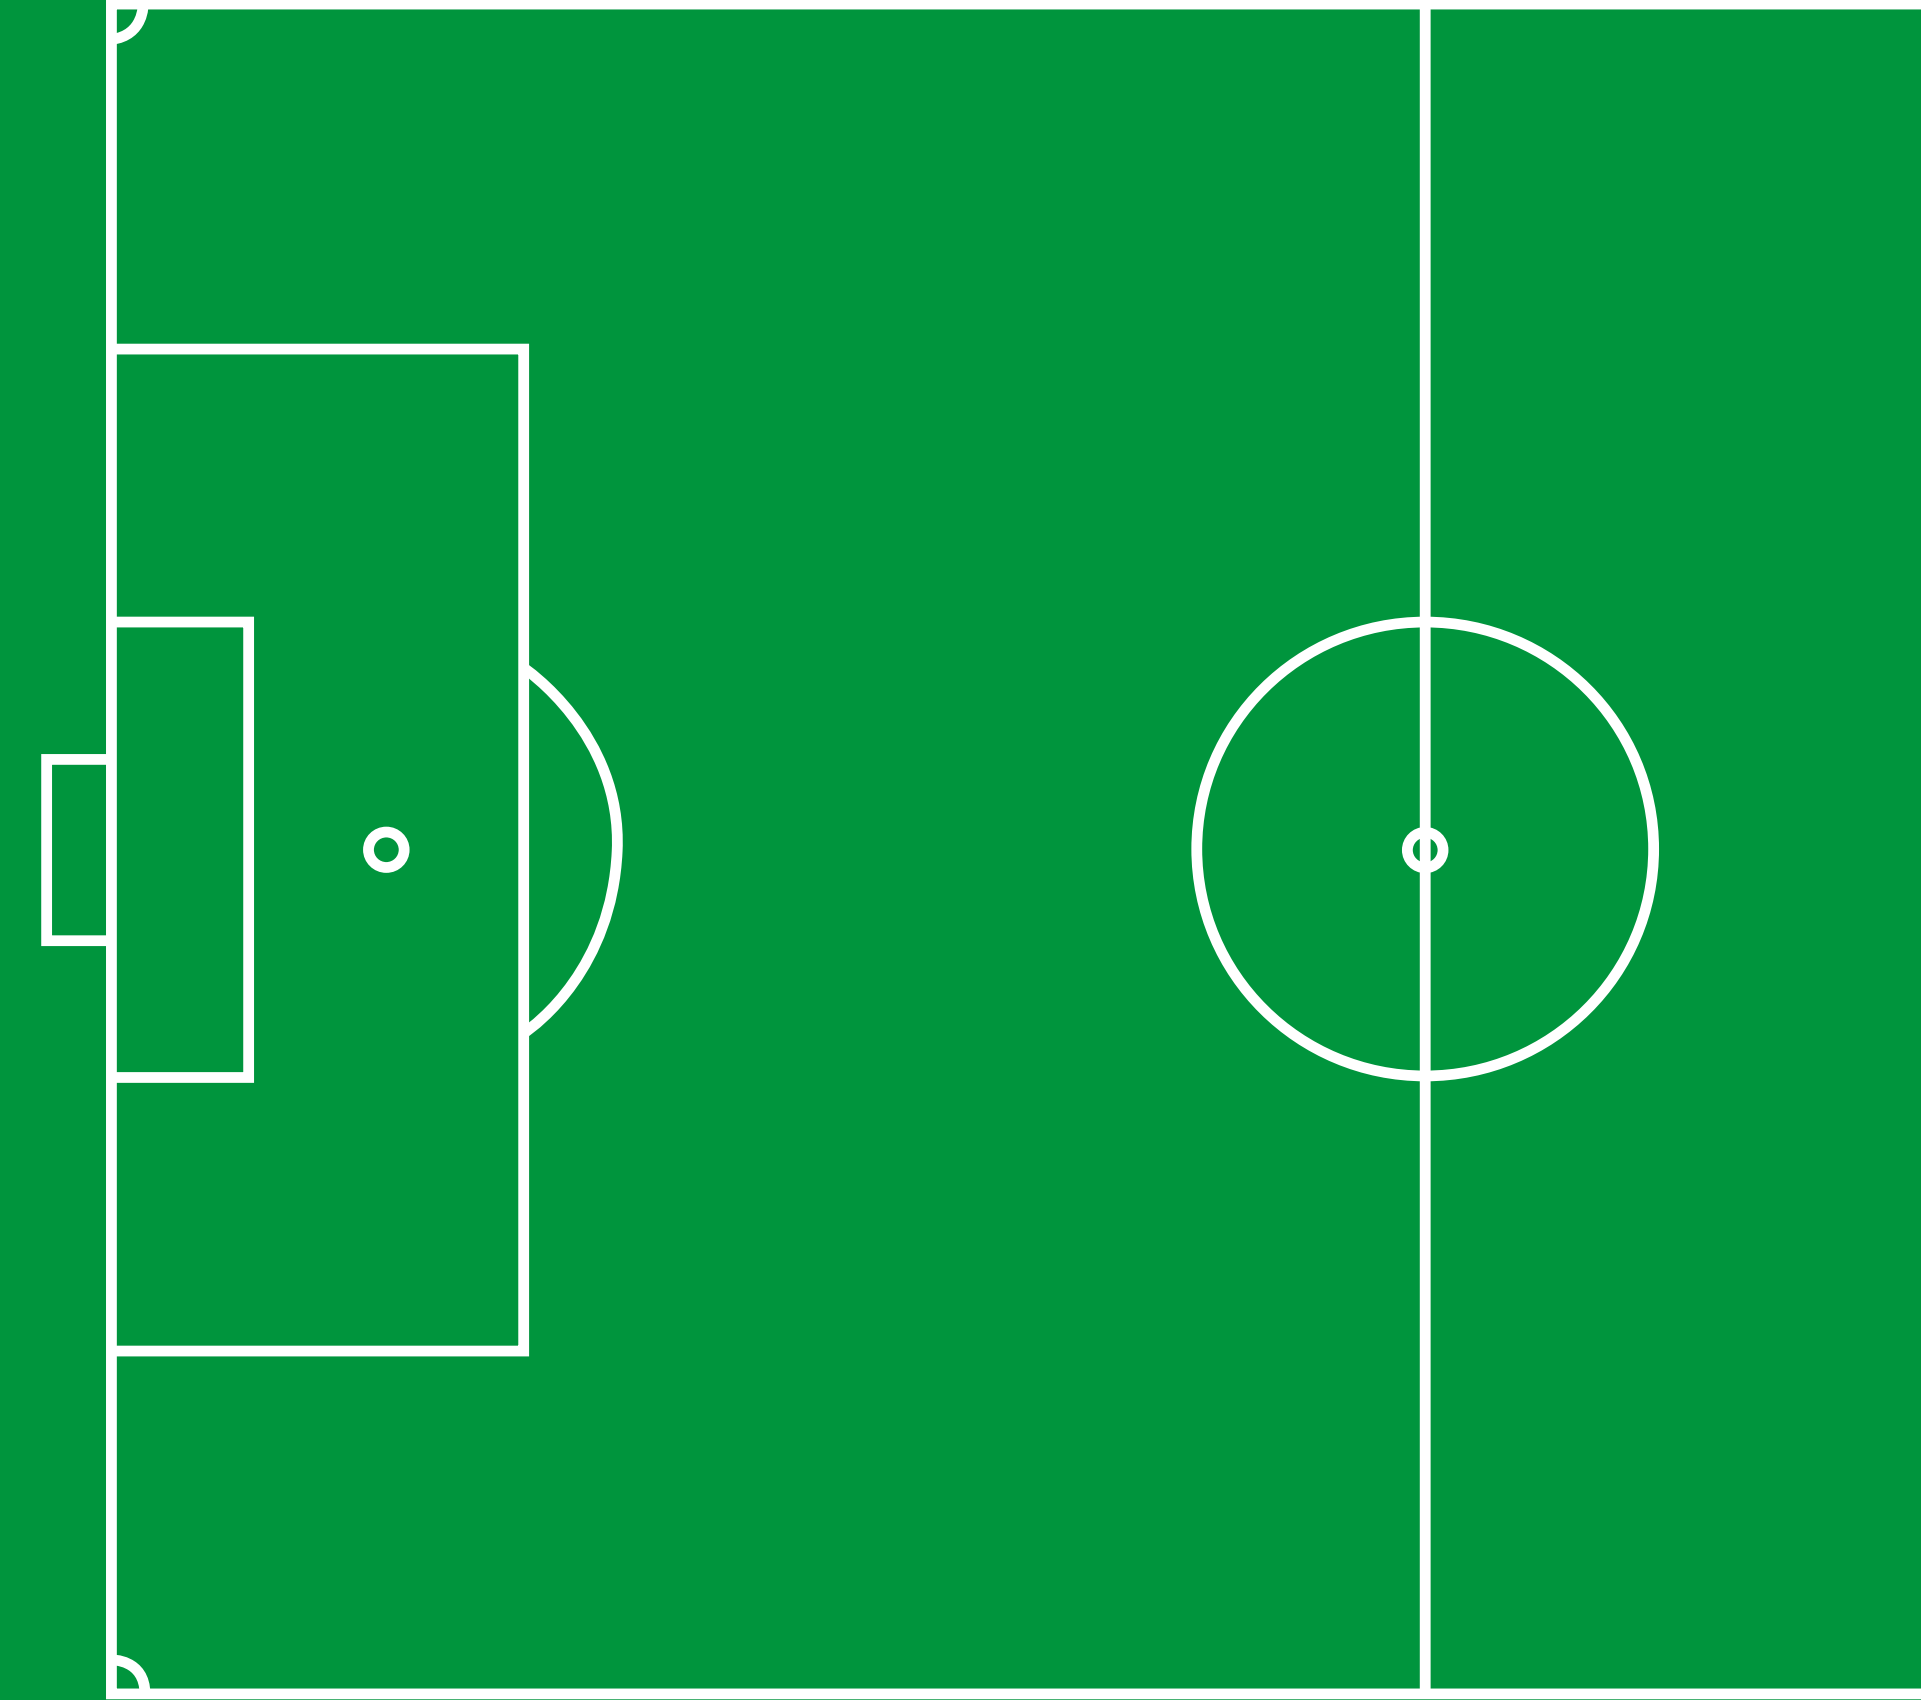

SMALL SIDED PITCH SET-UP EXAMPLES

SMALL SIDED PITCH SET-UP EXAMPLES

Please find examples of pitch set-ups for Small Sided Football.

Please note most 3G facility providers prohibit spectators on the 3G surface therefore, some of the set-up examples will need to be modified to ensure spectators remain off the playing surface and behind barriers.